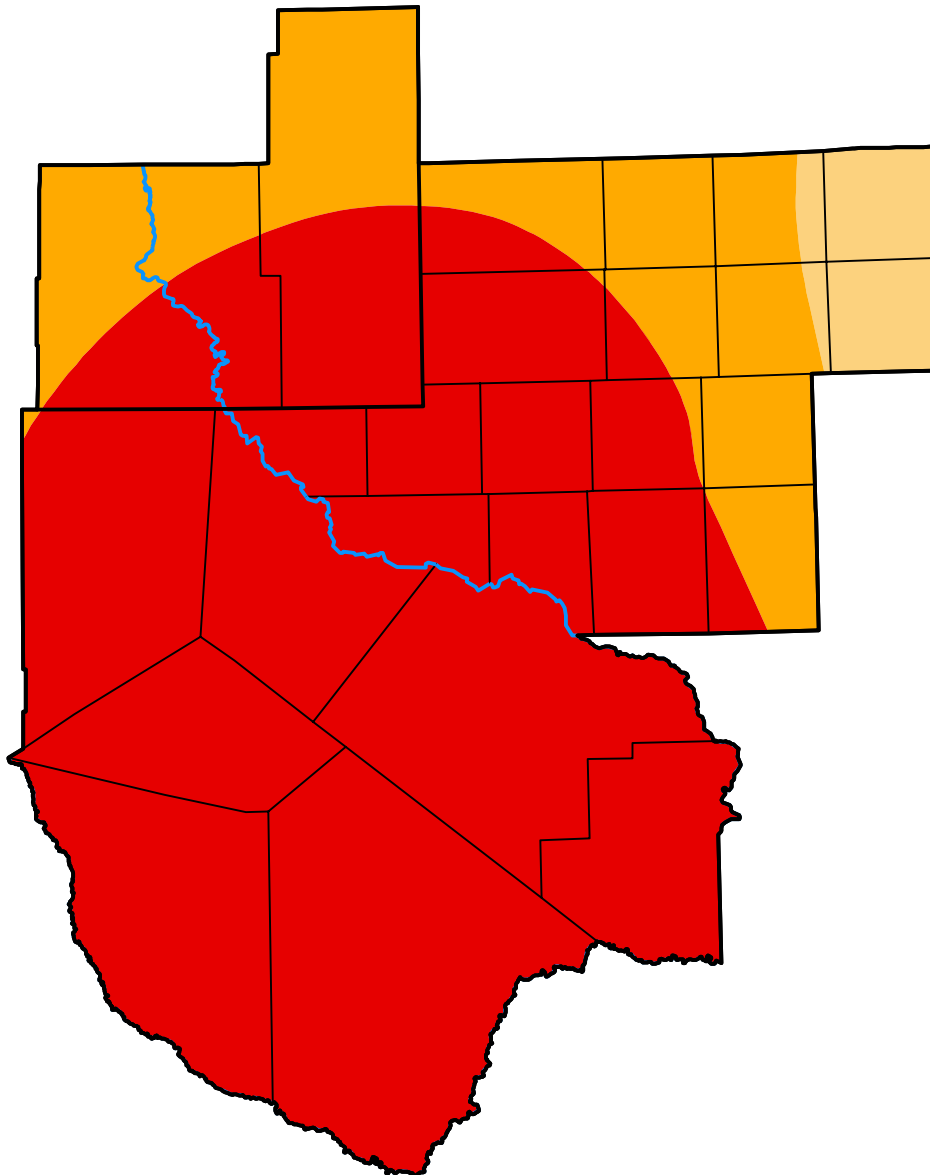

U.S. Drought Monitor

Midland/Odessa, TX WFO

November 13, 2001
(Released Thursday, Nov. 15, 2001)
Valid 7 a.m. EST

Intensity:

- None
- D0 Abnormally Dry
- D1 Moderate Drought
- D2 Severe Drought
- D3 Extreme Drought
- D4 Exceptional Drought

The Drought Monitor focuses on broad-scale conditions. Local conditions may vary. For more information on the Drought Monitor, go to <https://droughtmonitor.unl.edu/About.aspx>

Author:

Michael Hayes
National Drought Mitigation Center