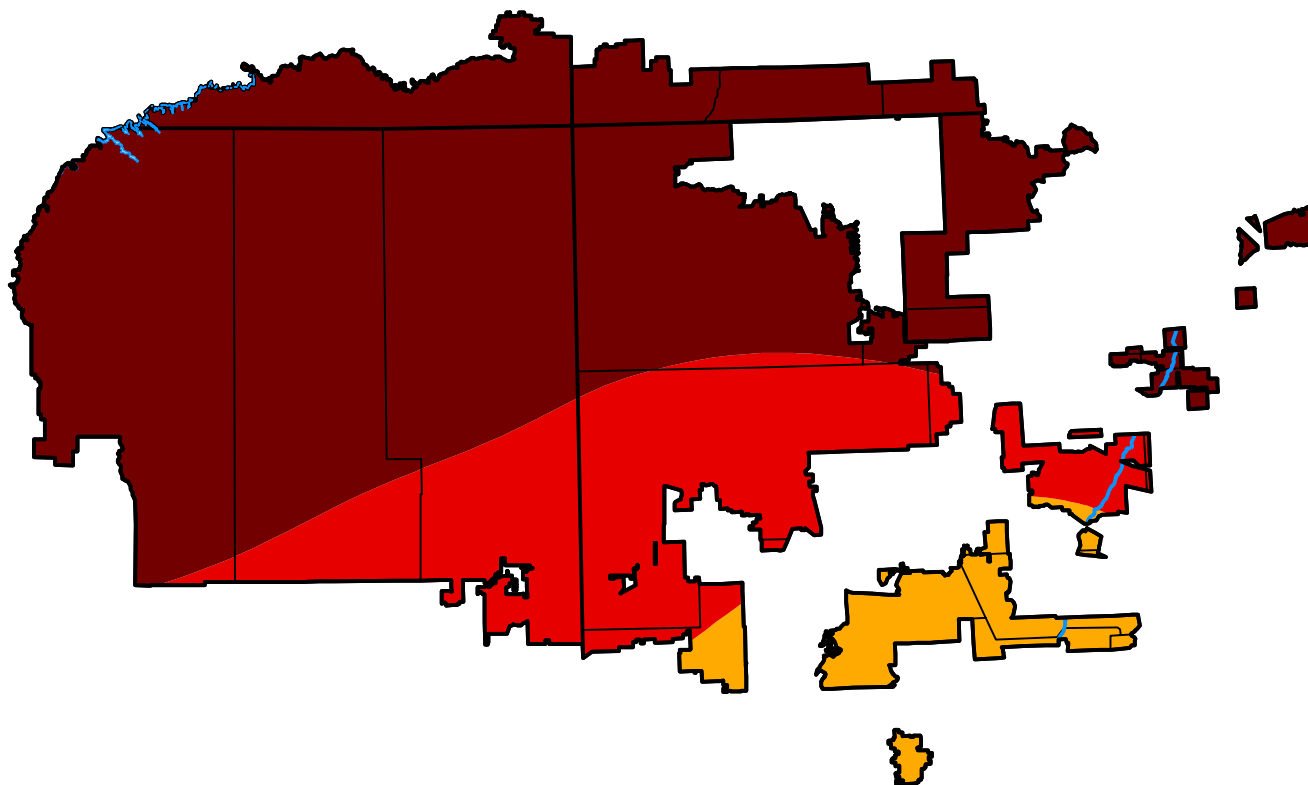

U.S. Drought Monitor 4 Corners

August 13, 2002
(Released Thursday, Aug. 15, 2002)
Valid 8 a.m. EDT

Intensity:

-  None
-  D0 Abnormally Dry
-  D1 Moderate Drought
-  D2 Severe Drought
-  D3 Extreme Drought
-  D4 Exceptional Drought

The Drought Monitor focuses on broad-scale conditions. Local conditions may vary. For more information on the Drought Monitor, go to <https://droughtmonitor.unl.edu/About.aspx>

Author:

Mark Svoboda
National Drought Mitigation Center