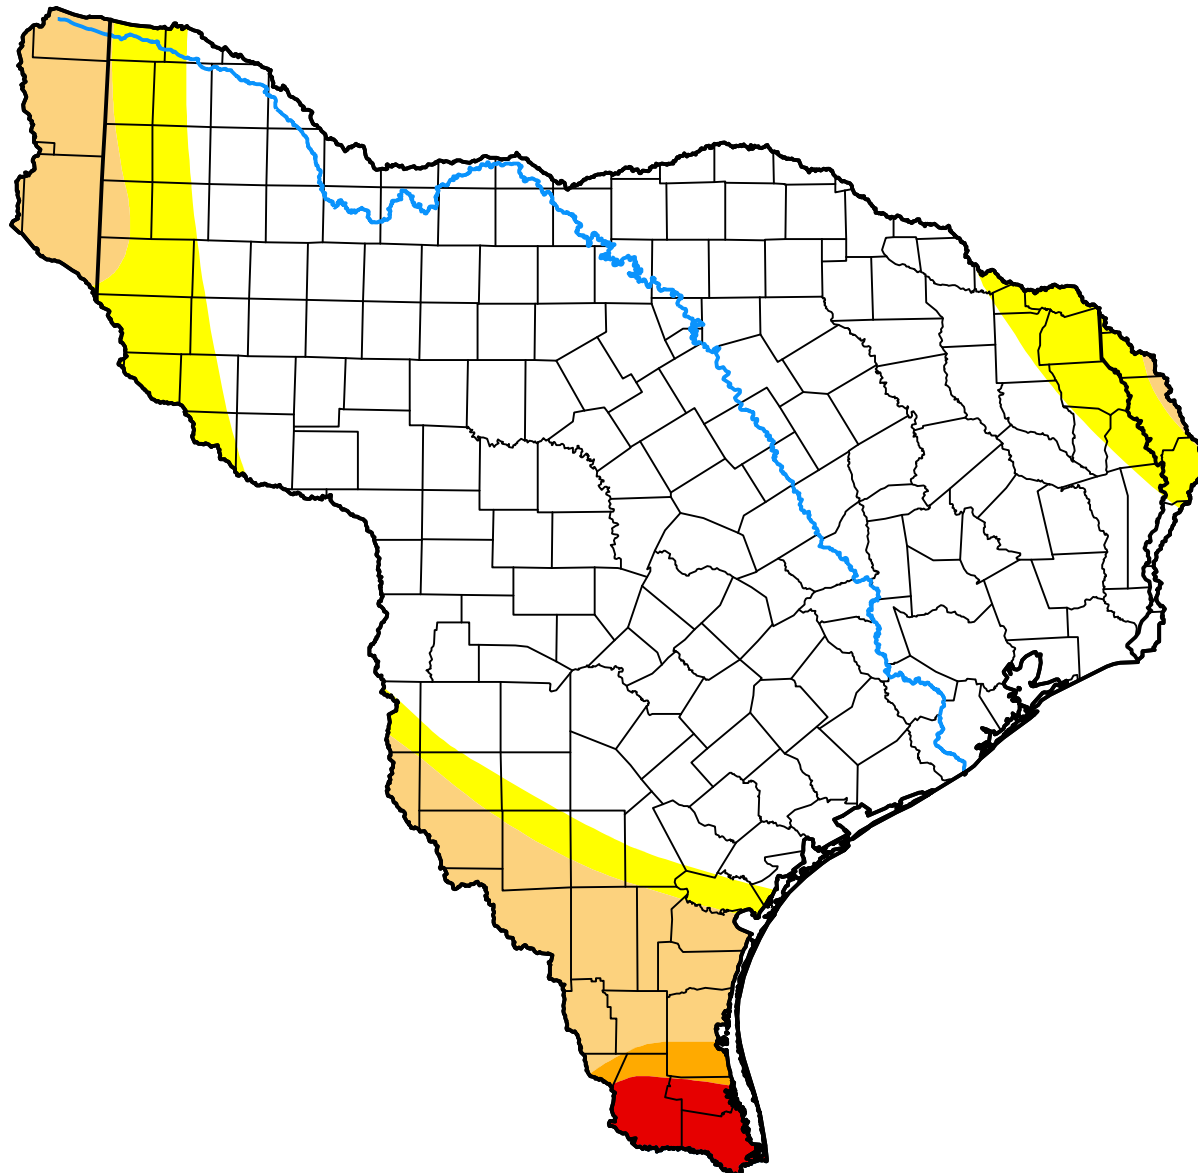

# U.S. Drought Monitor Texas-Gulf Watershed

**August 13, 2002**  
(Released Thursday, Aug. 15, 2002)  
Valid 8 a.m. EDT

### Intensity:

-  None
-  D0 Abnormally Dry
-  D1 Moderate Drought
-  D2 Severe Drought
-  D3 Extreme Drought
-  D4 Exceptional Drought

*The Drought Monitor focuses on broad-scale conditions. Local conditions may vary. For more information on the Drought Monitor, go to <https://droughtmonitor.unl.edu/About.aspx>*