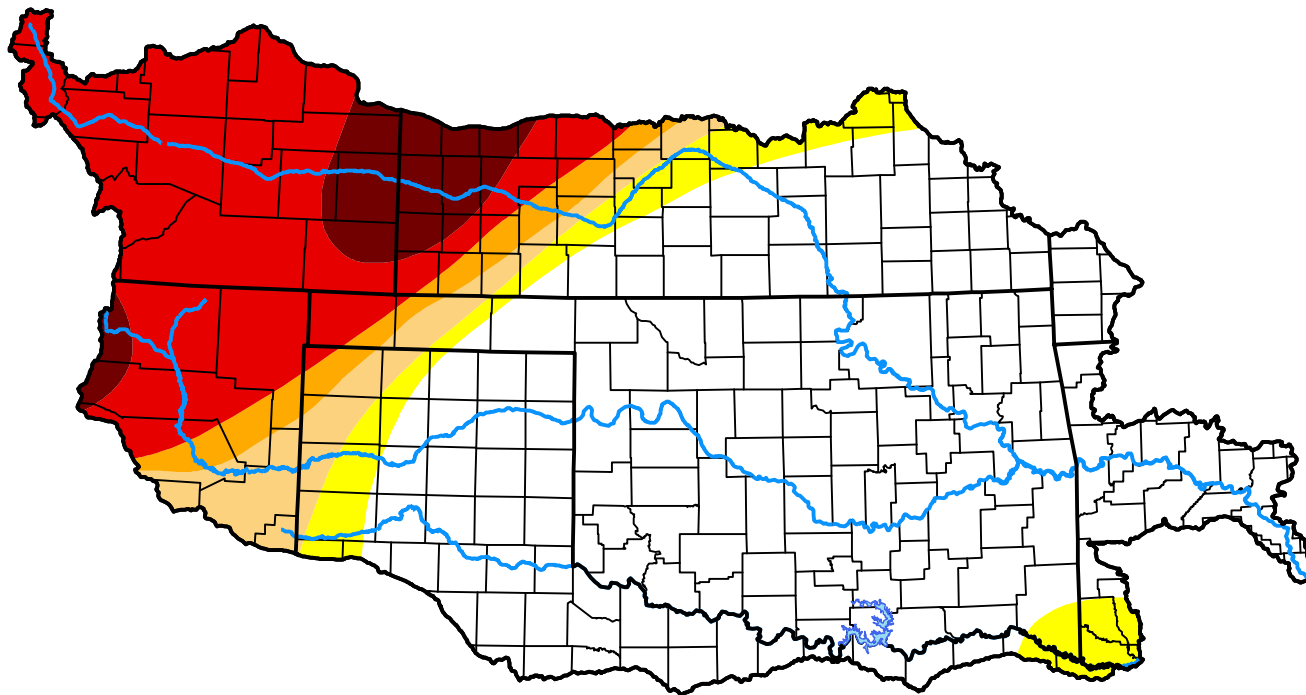

U.S. Drought Monitor

Arkansas Red Basin RFC

August 13, 2002
(Released Thursday, Aug. 15, 2002)
Valid 8 a.m. EDT

Intensity:

-  None
-  D0 Abnormally Dry
-  D1 Moderate Drought
-  D2 Severe Drought
-  D3 Extreme Drought
-  D4 Exceptional Drought

The Drought Monitor focuses on broad-scale conditions. Local conditions may vary. For more information on the Drought Monitor, go to <https://droughtmonitor.unl.edu/About.aspx>

Author:

Mark Svoboda
National Drought Mitigation Center