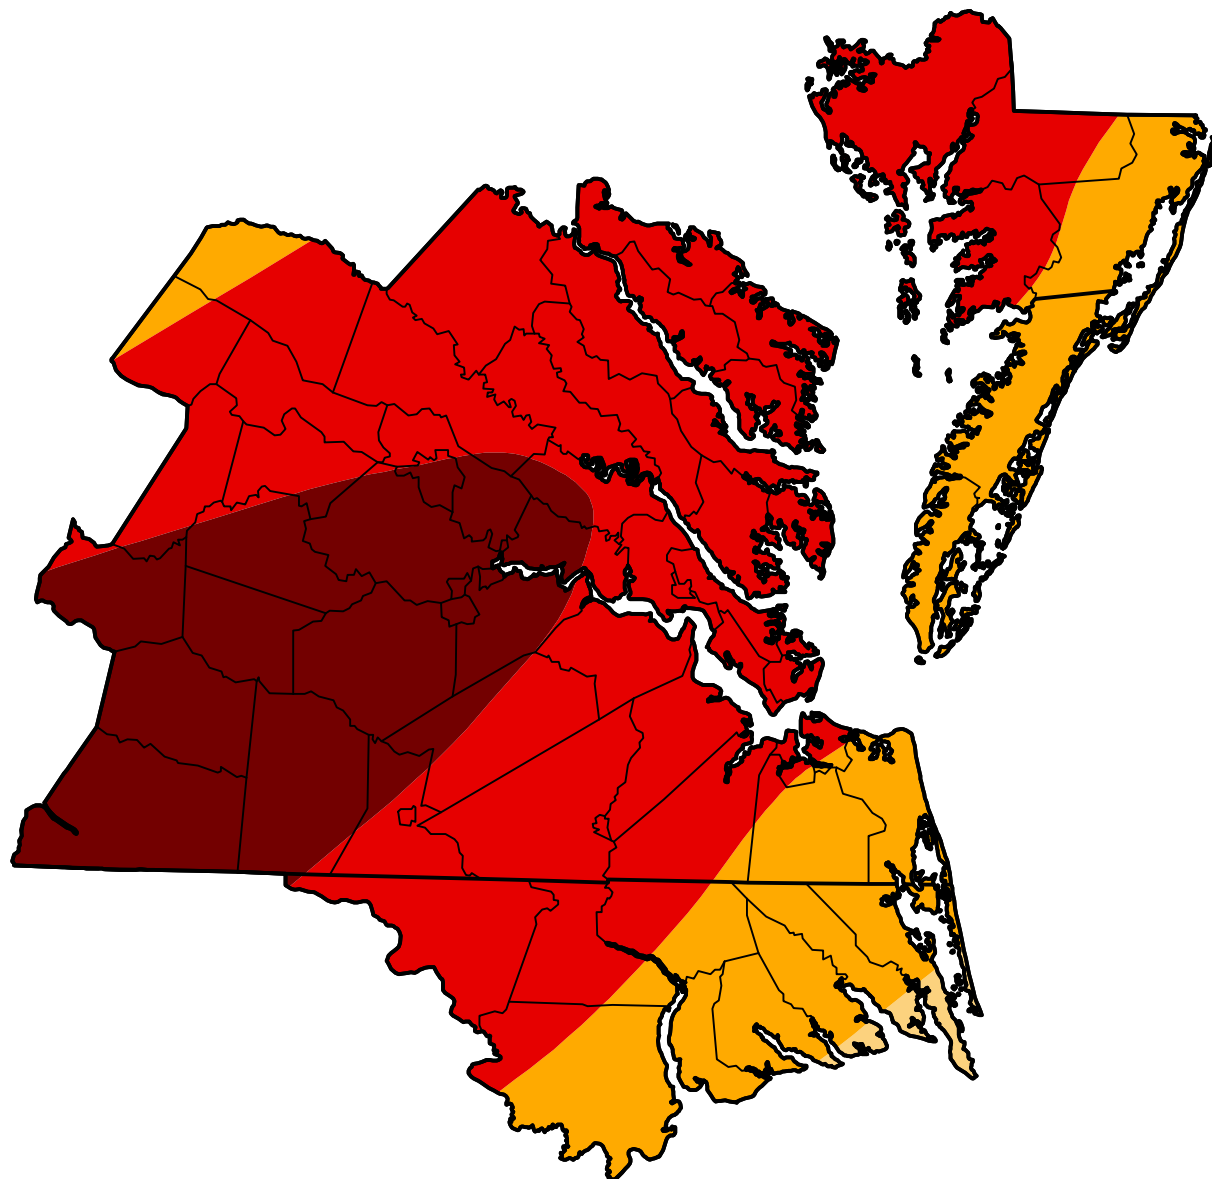

# U.S. Drought Monitor Wakefield, VA WFO

**August 13, 2002**  
(Released Thursday, Aug. 15, 2002)  
Valid 8 a.m. EDT

### Intensity:

-  None
-  D0 Abnormally Dry
-  D1 Moderate Drought
-  D2 Severe Drought
-  D3 Extreme Drought
-  D4 Exceptional Drought

*The Drought Monitor focuses on broad-scale conditions. Local conditions may vary. For more information on the Drought Monitor, go to <https://droughtmonitor.unl.edu/About.aspx>*