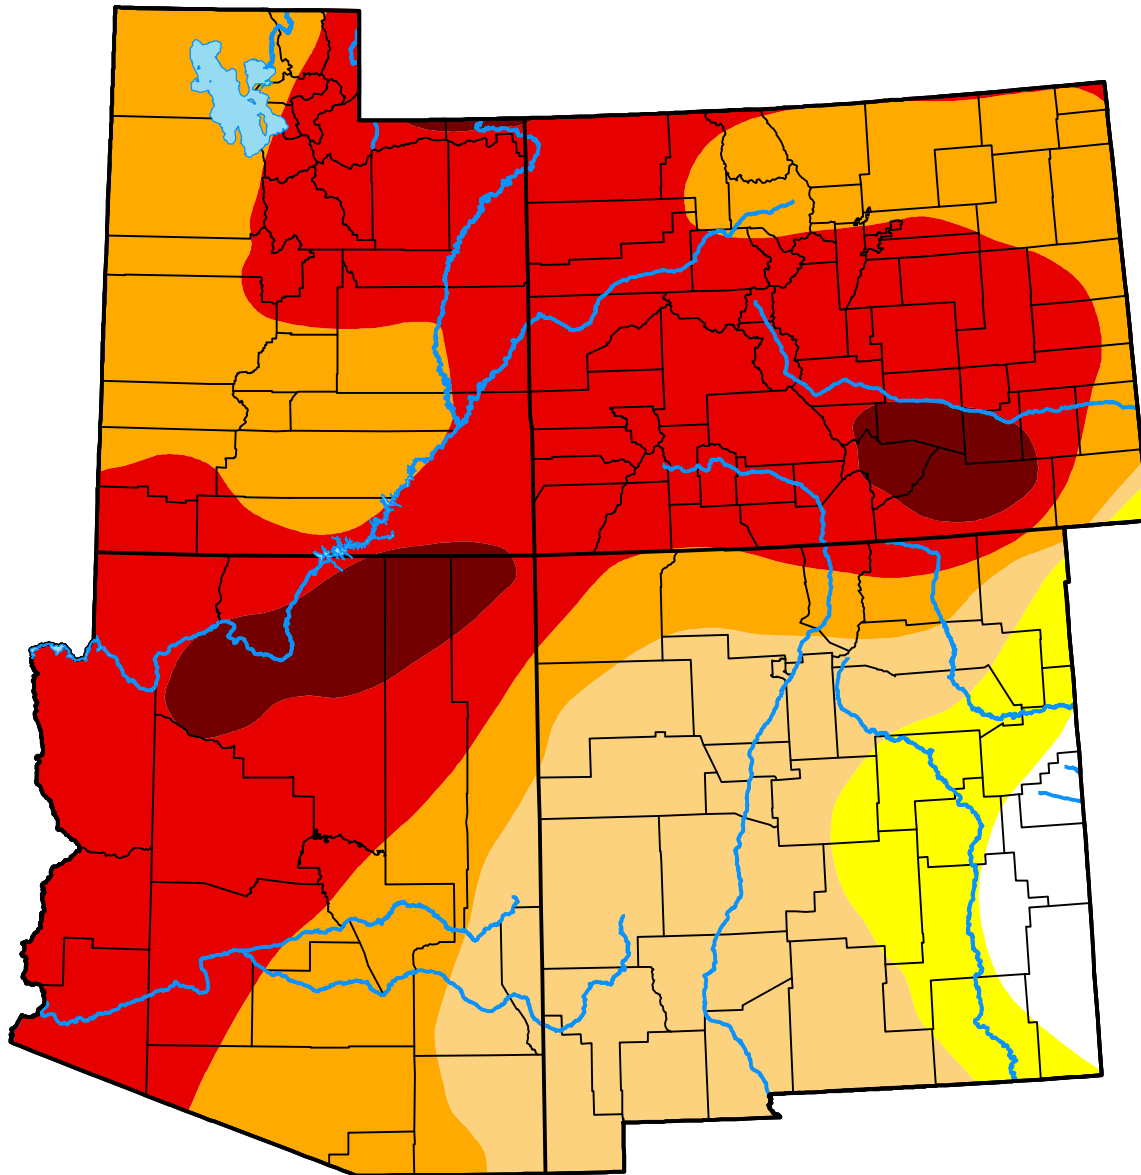

U.S. Drought Monitor Four Corners (States)

January 7, 2003
(Released Thursday, Jan. 9, 2003)
Valid 7 a.m. EST

Intensity:

-  None
-  D0 Abnormally Dry
-  D1 Moderate Drought
-  D2 Severe Drought
-  D3 Extreme Drought
-  D4 Exceptional Drought

The Drought Monitor focuses on broad-scale conditions. Local conditions may vary. For more information on the Drought Monitor, go to <https://droughtmonitor.unl.edu/About.aspx>

Author:

Richard Tinker
CPC/NOAA/NWS/NCEP