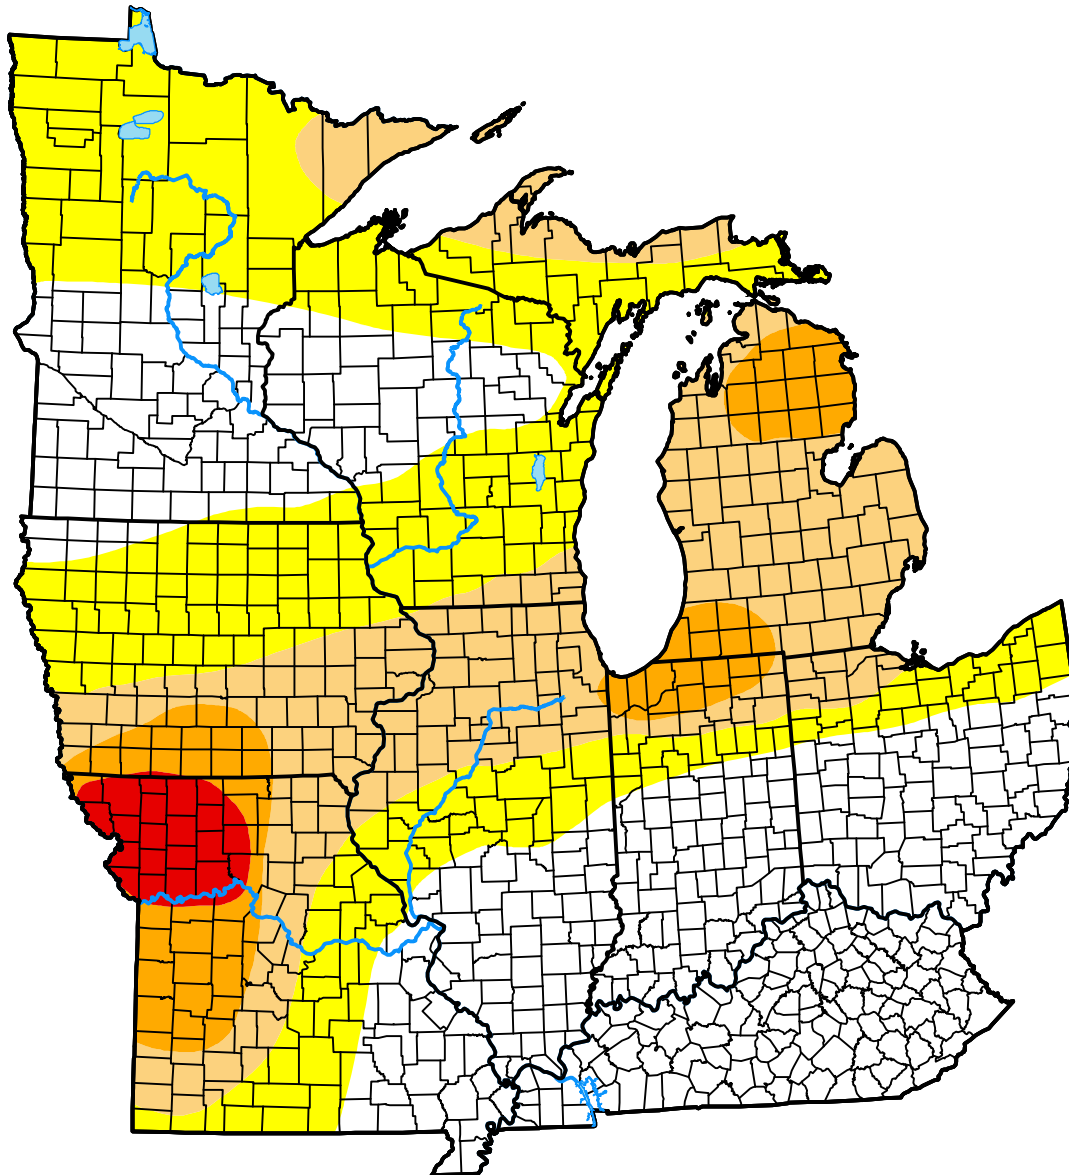

U.S. Drought Monitor Midwest

January 7, 2003
(Released Thursday, Jan. 9, 2003)
Valid 7 a.m. EST

Intensity:

-  None
-  D0 Abnormally Dry
-  D1 Moderate Drought
-  D2 Severe Drought
-  D3 Extreme Drought
-  D4 Exceptional Drought

The Drought Monitor focuses on broad-scale conditions. Local conditions may vary. For more information on the Drought Monitor, go to <https://droughtmonitor.unl.edu/About.aspx>

Author:

Richard Tinker
CPC/NOAA/NWS/NCEP