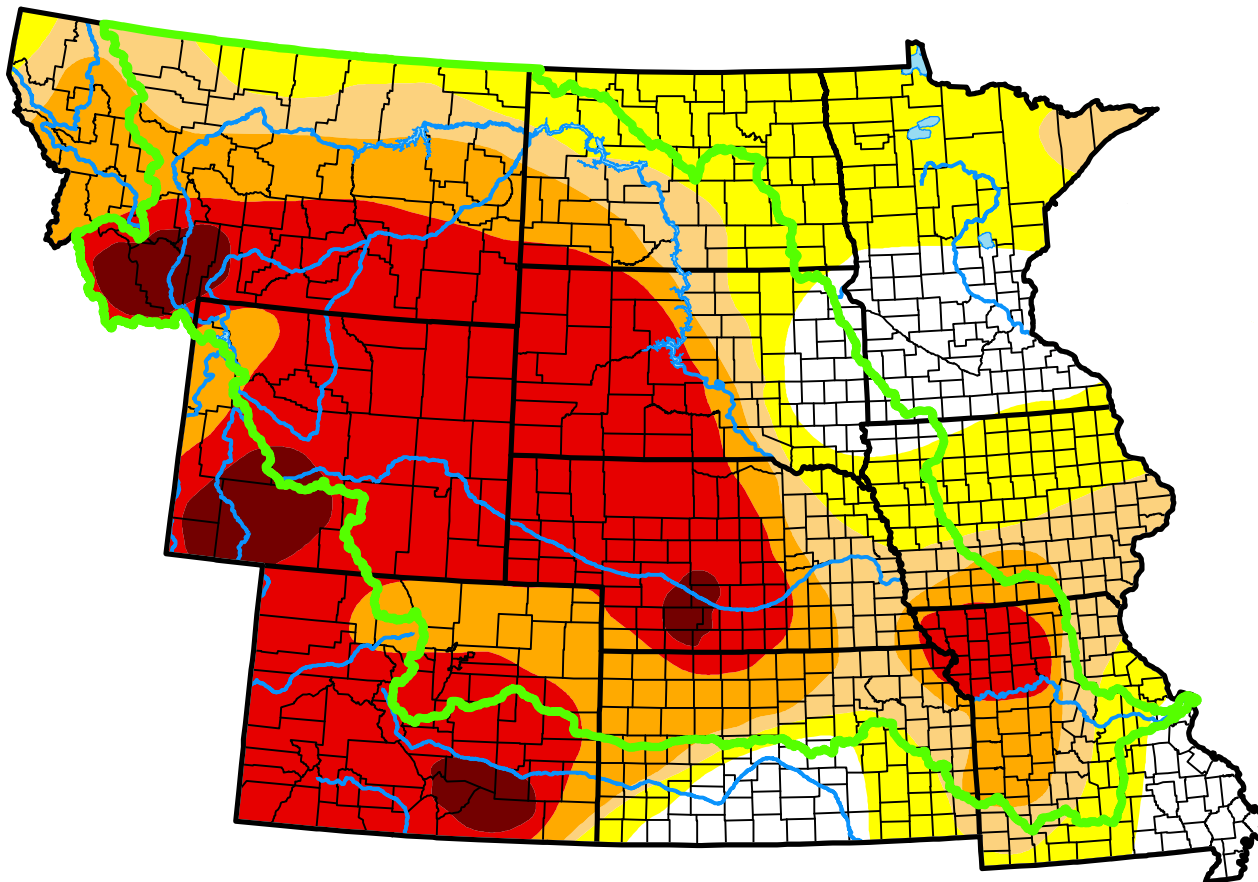

# U.S. Drought Monitor

## Missouri River Basin DEWS and Surrounding Areas

January 7, 2003  
(Released Thursday, Jan. 9, 2003)  
Valid 7 a.m. EST

### Intensity:

-  None
-  D0 Abnormally Dry
-  D1 Moderate Drought
-  D2 Severe Drought
-  D3 Extreme Drought
-  D4 Exceptional Drought

*The Drought Monitor focuses on broad-scale conditions. Local conditions may vary. For more information on the Drought Monitor, go to <https://droughtmonitor.unl.edu/About.aspx>*