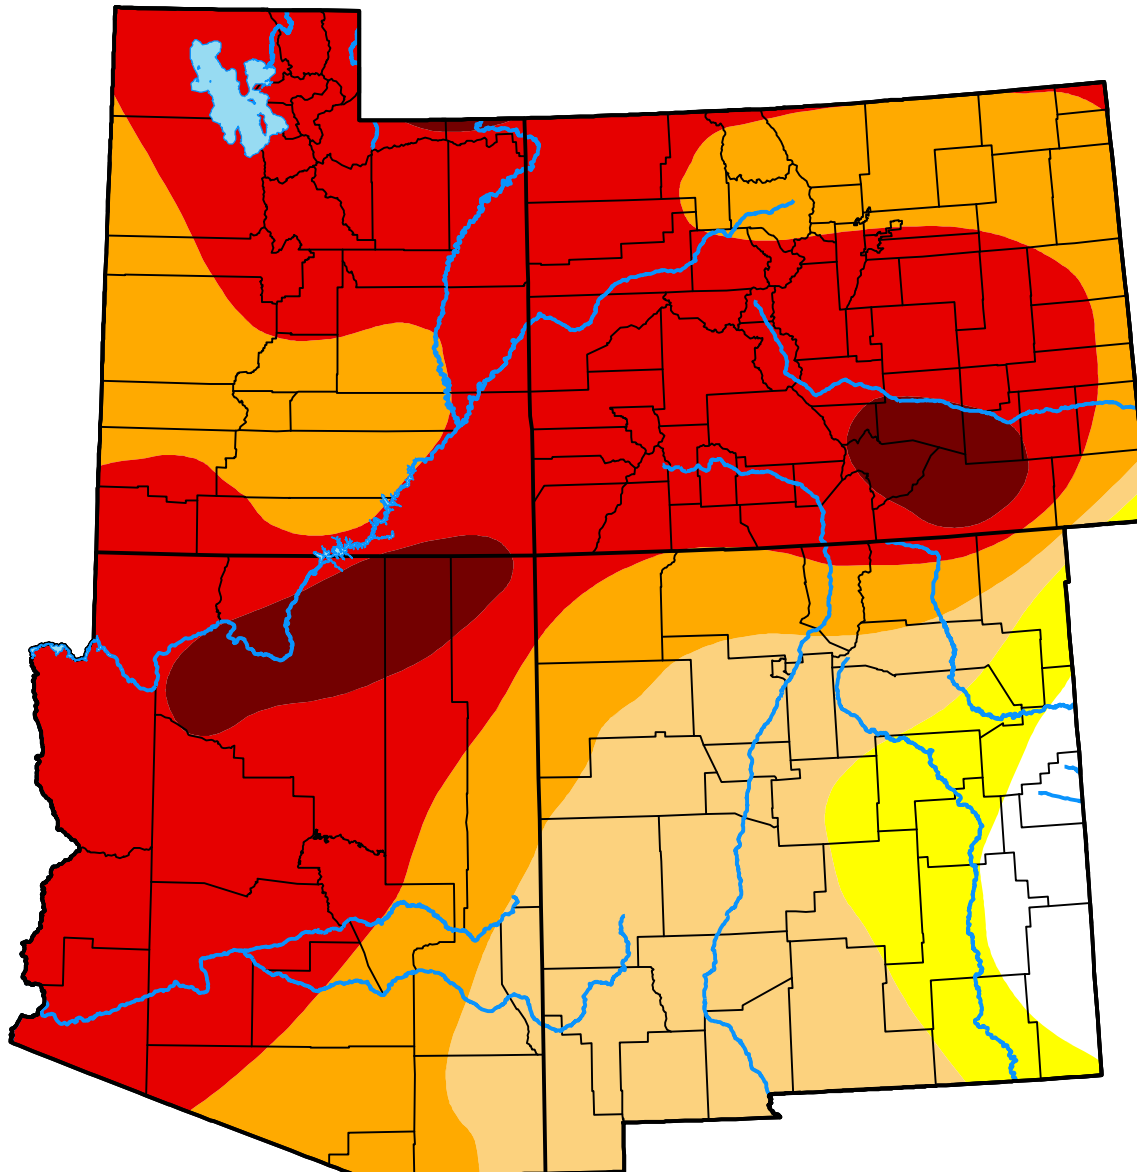

U.S. Drought Monitor Four Corners (States)

January 14, 2003
(Released Thursday, Jan. 16, 2003)
Valid 7 a.m. EST

Intensity:

-  None
-  D0 Abnormally Dry
-  D1 Moderate Drought
-  D2 Severe Drought
-  D3 Extreme Drought
-  D4 Exceptional Drought

The Drought Monitor focuses on broad-scale conditions. Local conditions may vary. For more information on the Drought Monitor, go to <https://droughtmonitor.unl.edu/About.aspx>

Author:

Richard Tinker
CPC/NOAA/NWS/NCEP