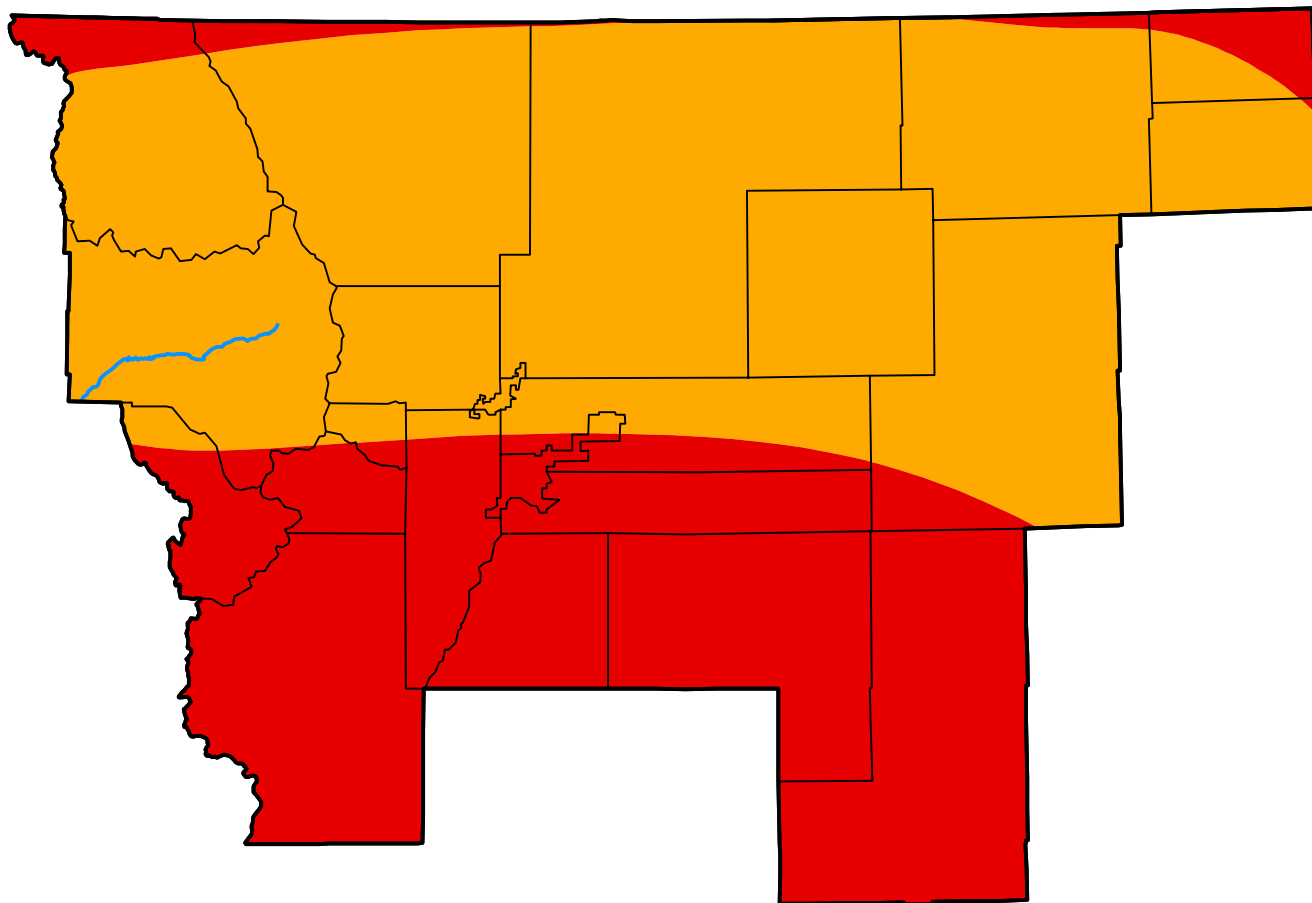

U.S. Drought Monitor Boulder, CO WFO

January 14, 2003
(Released Thursday, Jan. 16, 2003)
Valid 7 a.m. EST

Intensity:

-  None
-  D0 Abnormally Dry
-  D1 Moderate Drought
-  D2 Severe Drought
-  D3 Extreme Drought
-  D4 Exceptional Drought

The Drought Monitor focuses on broad-scale conditions. Local conditions may vary. For more information on the Drought Monitor, go to <https://droughtmonitor.unl.edu/About.aspx>

Author:

Richard Tinker
CPC/NOAA/NWS/NCEP