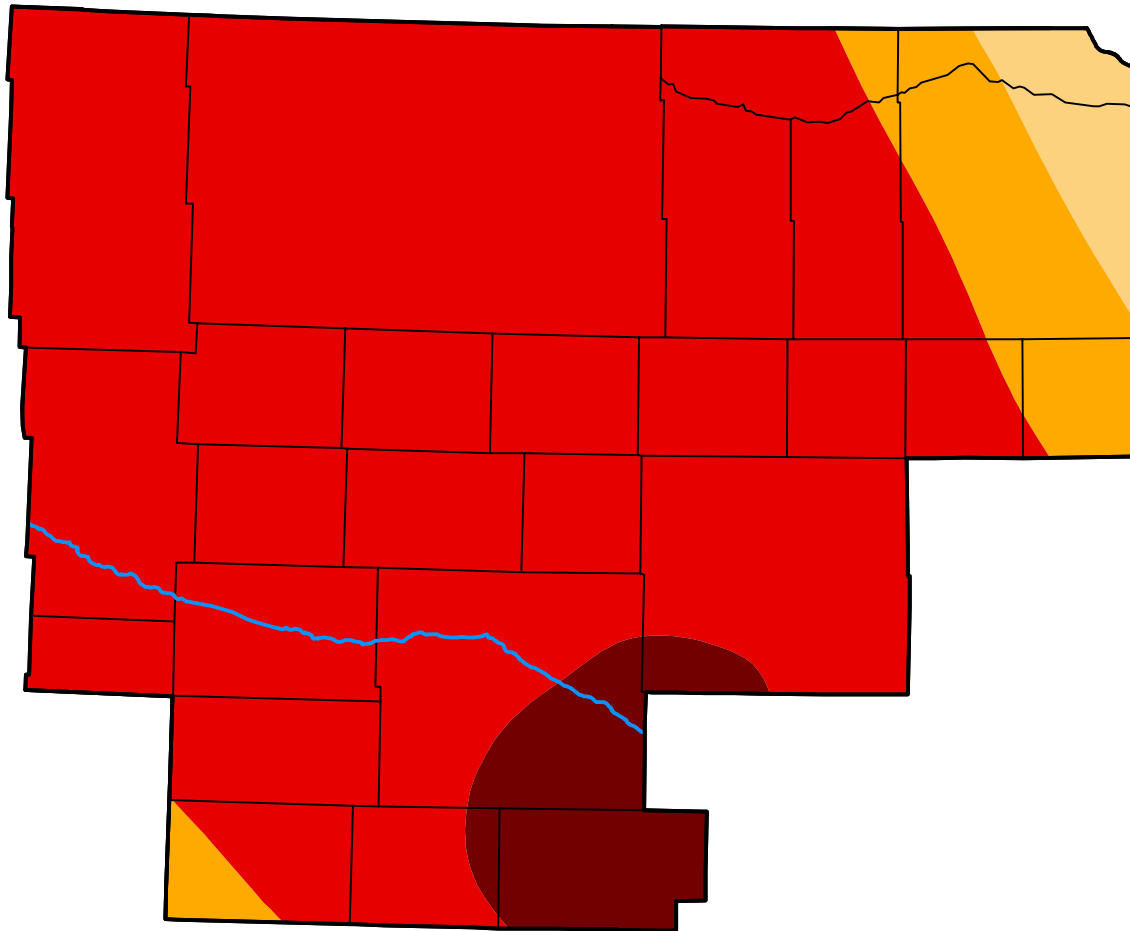

U.S. Drought Monitor

North Platte, NE WFO

January 14, 2003
 (Released Thursday, Jan. 16, 2003)
 Valid 7 a.m. EST

Drought Conditions (Percent Area)

	None	D0-D4	D1-D4	D2-D4	D3-D4	D4
Current	0.00	100.00	100.00	97.06	88.81	6.56
Last Week <i>01-09-2003</i>	0.00	100.00	100.00	99.12	89.63	6.43
3 Months Ago <i>10-17-2002</i>	0.00	100.00	100.00	97.14	74.23	7.49
Start of Calendar Year <i>01-02-2003</i>	0.00	100.00	99.98	98.02	89.38	6.46
Start of Water Year <i>10-03-2002</i>	0.00	100.00	100.00	93.30	76.25	5.96
One Year Ago <i>01-17-2002</i>	65.20	34.80	0.00	0.00	0.00	0.00

Intensity:

- None
- D0 Abnormally Dry
- D1 Moderate Drought
- D2 Severe Drought
- D3 Extreme Drought
- D4 Exceptional Drought

The Drought Monitor focuses on broad-scale conditions. Local conditions may vary. For more information on the Drought Monitor, go to <https://droughtmonitor.unl.edu/About.aspx>