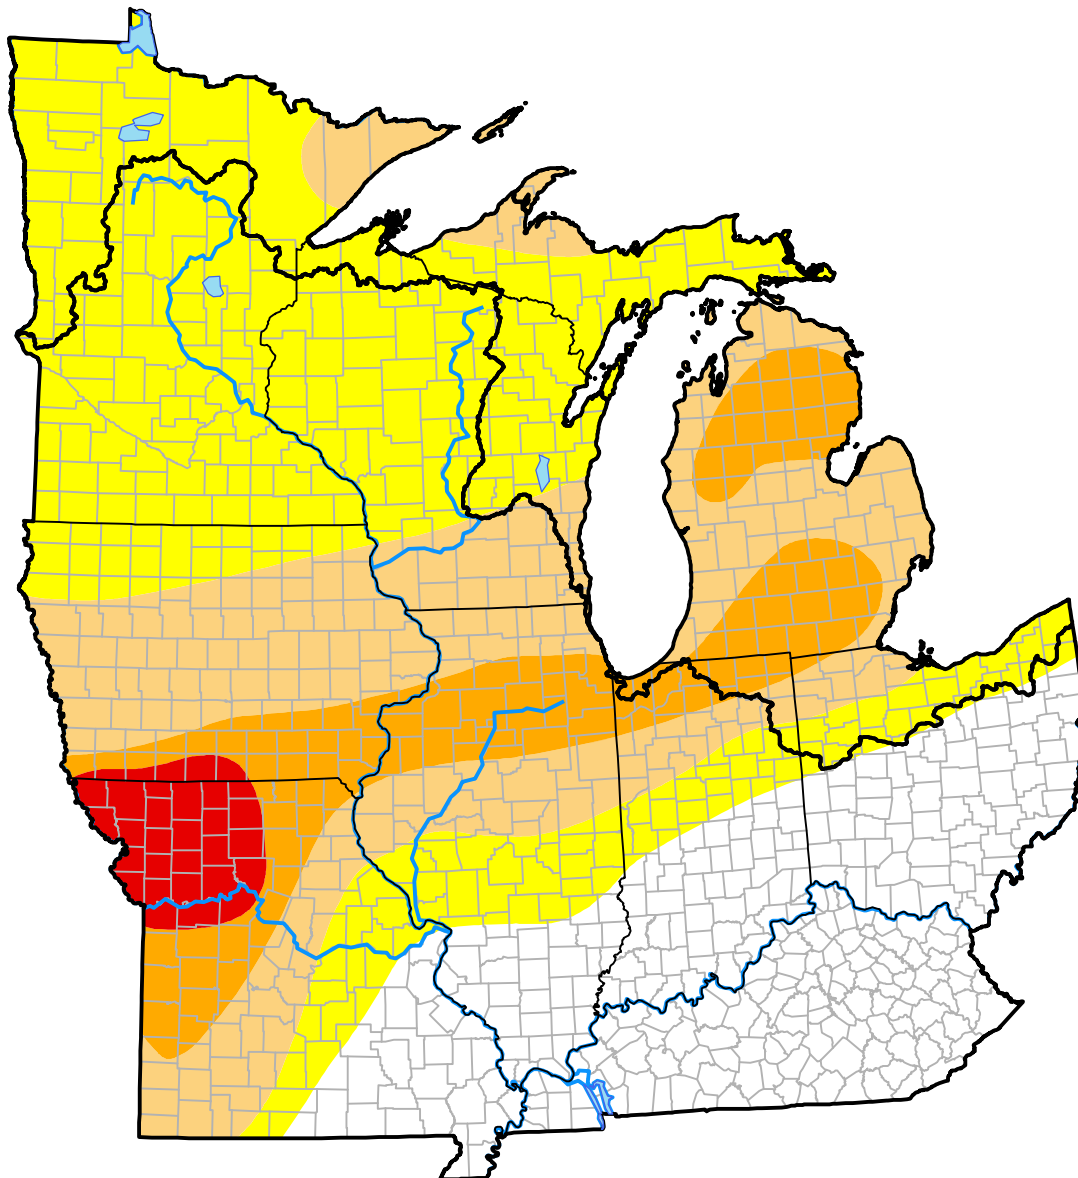

# U.S. Drought Monitor

## Midwest RDEWS

January 28, 2003  
(Released Thursday, Jan. 30, 2003)  
Valid 7 a.m. EST

### Intensity:

-  None
-  D0 Abnormally Dry
-  D1 Moderate Drought
-  D2 Severe Drought
-  D3 Extreme Drought
-  D4 Exceptional Drought

*The Drought Monitor focuses on broad-scale conditions. Local conditions may vary. For more information on the Drought Monitor, go to <https://droughtmonitor.unl.edu/About.aspx>*