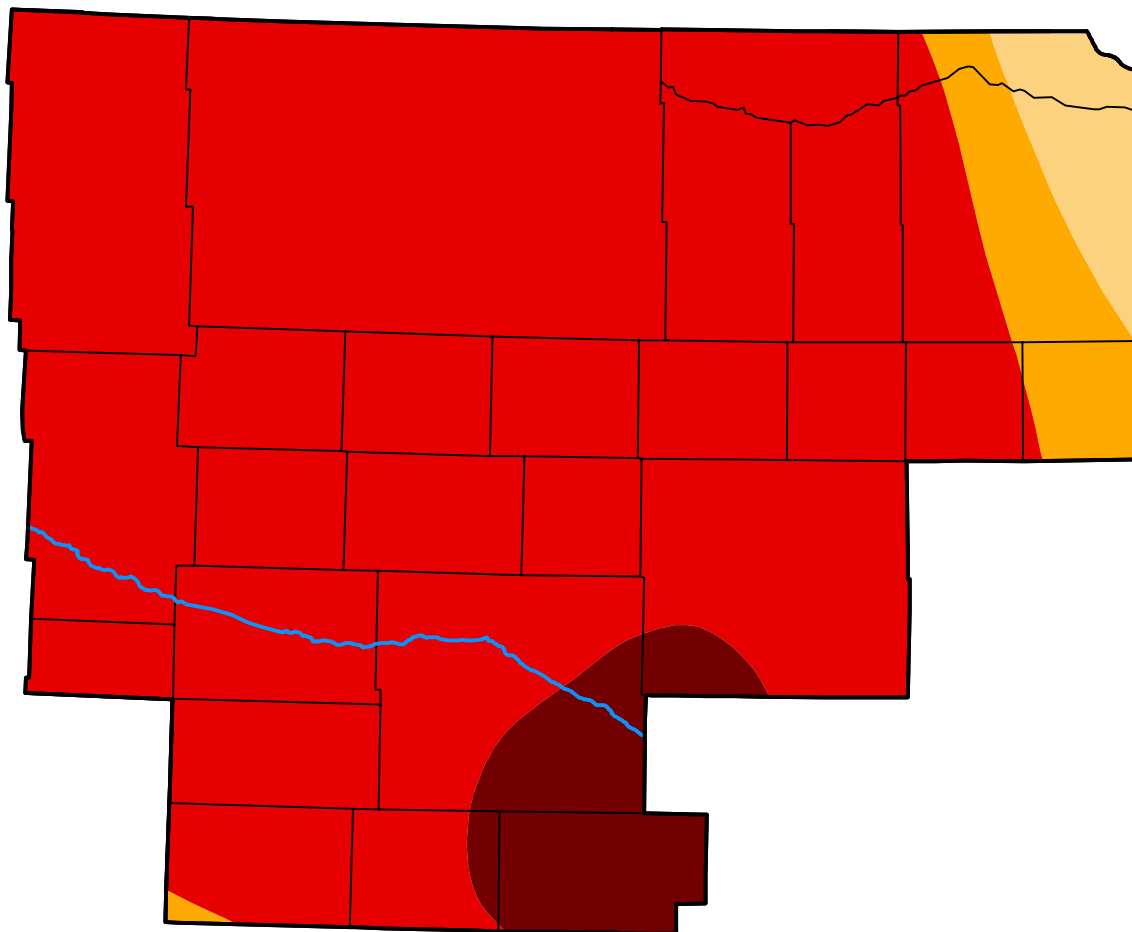

U.S. Drought Monitor

North Platte, NE WFO

January 28, 2003
 (Released Thursday, Jan. 30, 2003)

Valid 7 a.m. EST

Drought Conditions (Percent Area)

	None	D0-D4	D1-D4	D2-D4	D3-D4	D4
Current	0.00	100.00	100.00	96.93	91.90	6.65
Last Week <i>01-23-2003</i>	0.00	100.00	100.00	96.96	89.10	5.76
3 Months Ago <i>10-31-2002</i>	0.00	100.00	99.68	98.13	78.38	7.07
Start of Calendar Year <i>01-02-2003</i>	0.00	100.00	99.98	98.02	89.38	6.46
Start of Water Year <i>10-03-2002</i>	0.00	100.00	100.00	93.30	76.25	5.96
One Year Ago <i>01-31-2002</i>	63.57	36.43	0.00	0.00	0.00	0.00

Intensity:

- None
- D0 Abnormally Dry
- D1 Moderate Drought
- D2 Severe Drought
- D3 Extreme Drought
- D4 Exceptional Drought

The Drought Monitor focuses on broad-scale conditions. Local conditions may vary. For more information on the Drought Monitor, go to <https://droughtmonitor.unl.edu/About.aspx>