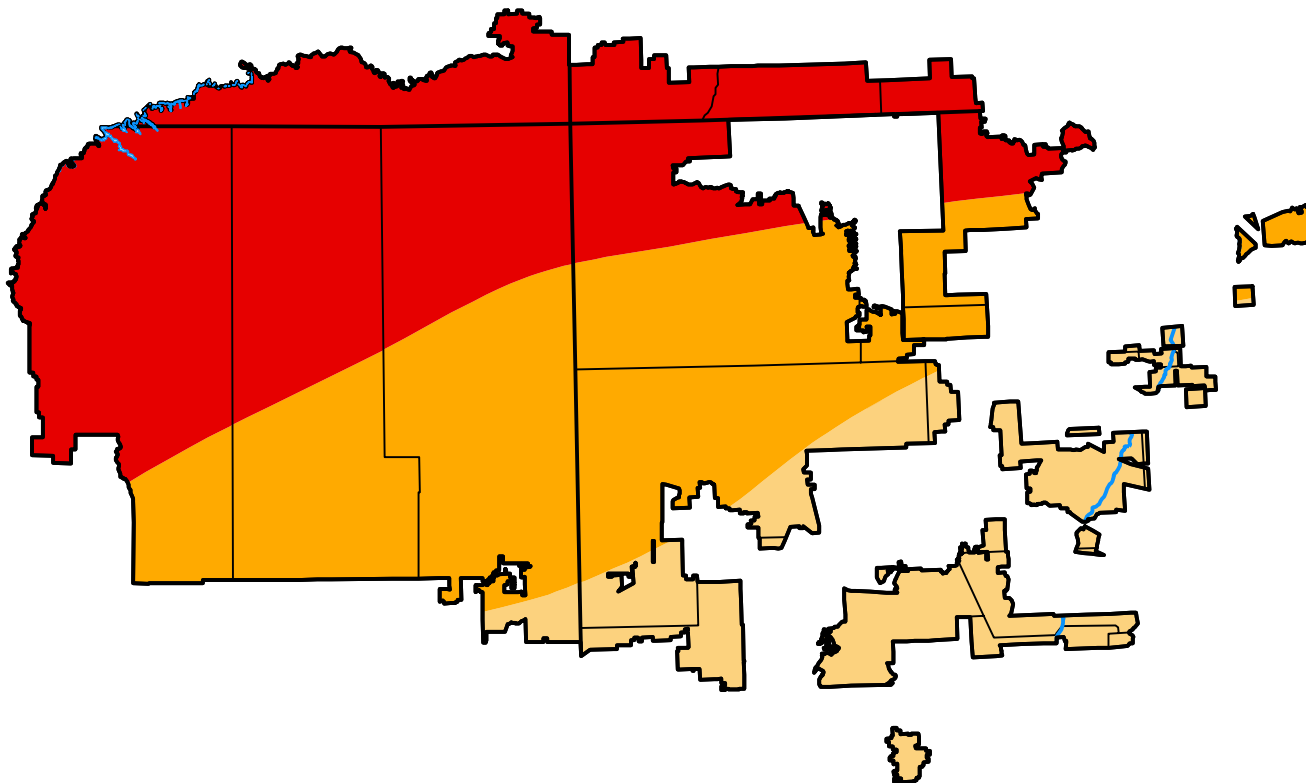

U.S. Drought Monitor

4 Corners

March 18, 2003
(Released Thursday, Mar. 20, 2003)
Valid 7 a.m. EST

Intensity:

-  None
-  D0 Abnormally Dry
-  D1 Moderate Drought
-  D2 Severe Drought
-  D3 Extreme Drought
-  D4 Exceptional Drought

The Drought Monitor focuses on broad-scale conditions. Local conditions may vary. For more information on the Drought Monitor, go to <https://droughtmonitor.unl.edu/About.aspx>

Author:

Richard Heim
NCEI/NOAA