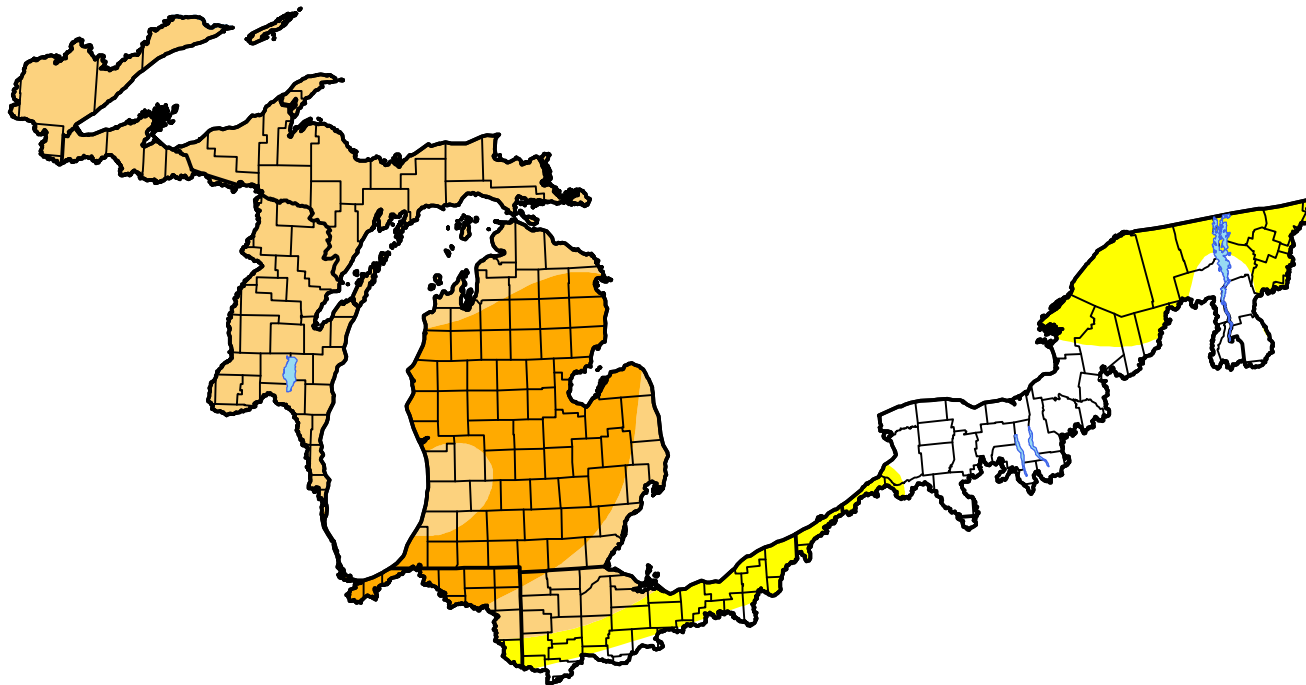

U.S. Drought Monitor

Great Lakes Watershed

March 18, 2003
(Released Thursday, Mar. 20, 2003)
Valid 7 a.m. EST

Intensity:

-  None
-  D0 Abnormally Dry
-  D1 Moderate Drought
-  D2 Severe Drought
-  D3 Extreme Drought
-  D4 Exceptional Drought

The Drought Monitor focuses on broad-scale conditions. Local conditions may vary. For more information on the Drought Monitor, go to <https://droughtmonitor.unl.edu/About.aspx>

Author:

Richard Heim
NCEI/NOAA