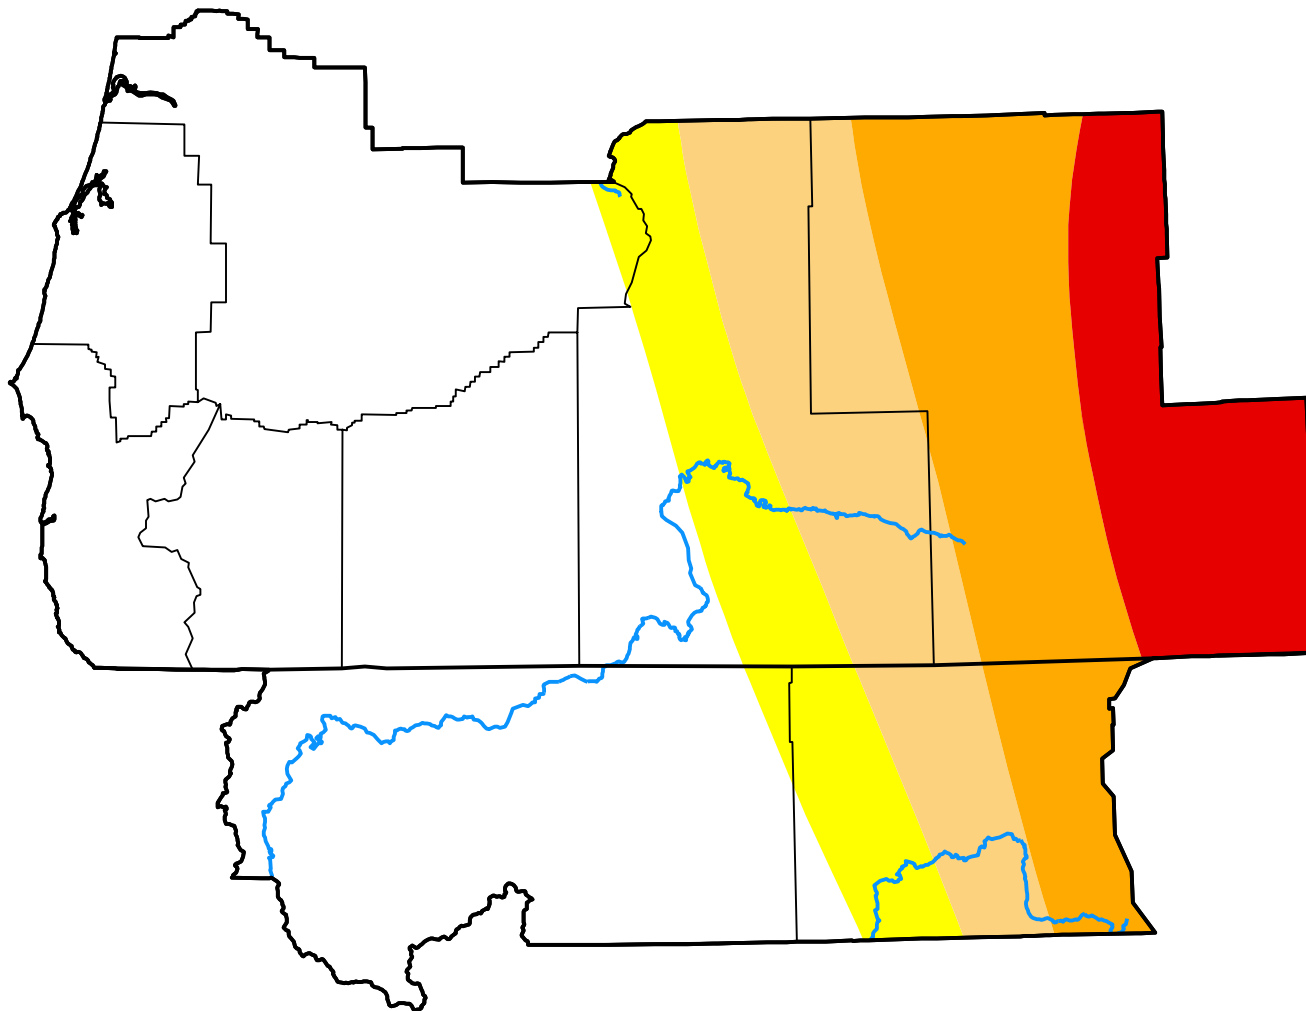

U.S. Drought Monitor Medford, OR WFO

March 18, 2003
(Released Thursday, Mar. 20, 2003)
Valid 7 a.m. EST

Intensity:

-  None
-  D0 Abnormally Dry
-  D1 Moderate Drought
-  D2 Severe Drought
-  D3 Extreme Drought
-  D4 Exceptional Drought

The Drought Monitor focuses on broad-scale conditions. Local conditions may vary. For more information on the Drought Monitor, go to <https://droughtmonitor.unl.edu/About.aspx>

Author:

Richard Heim
NCEI/NOAA