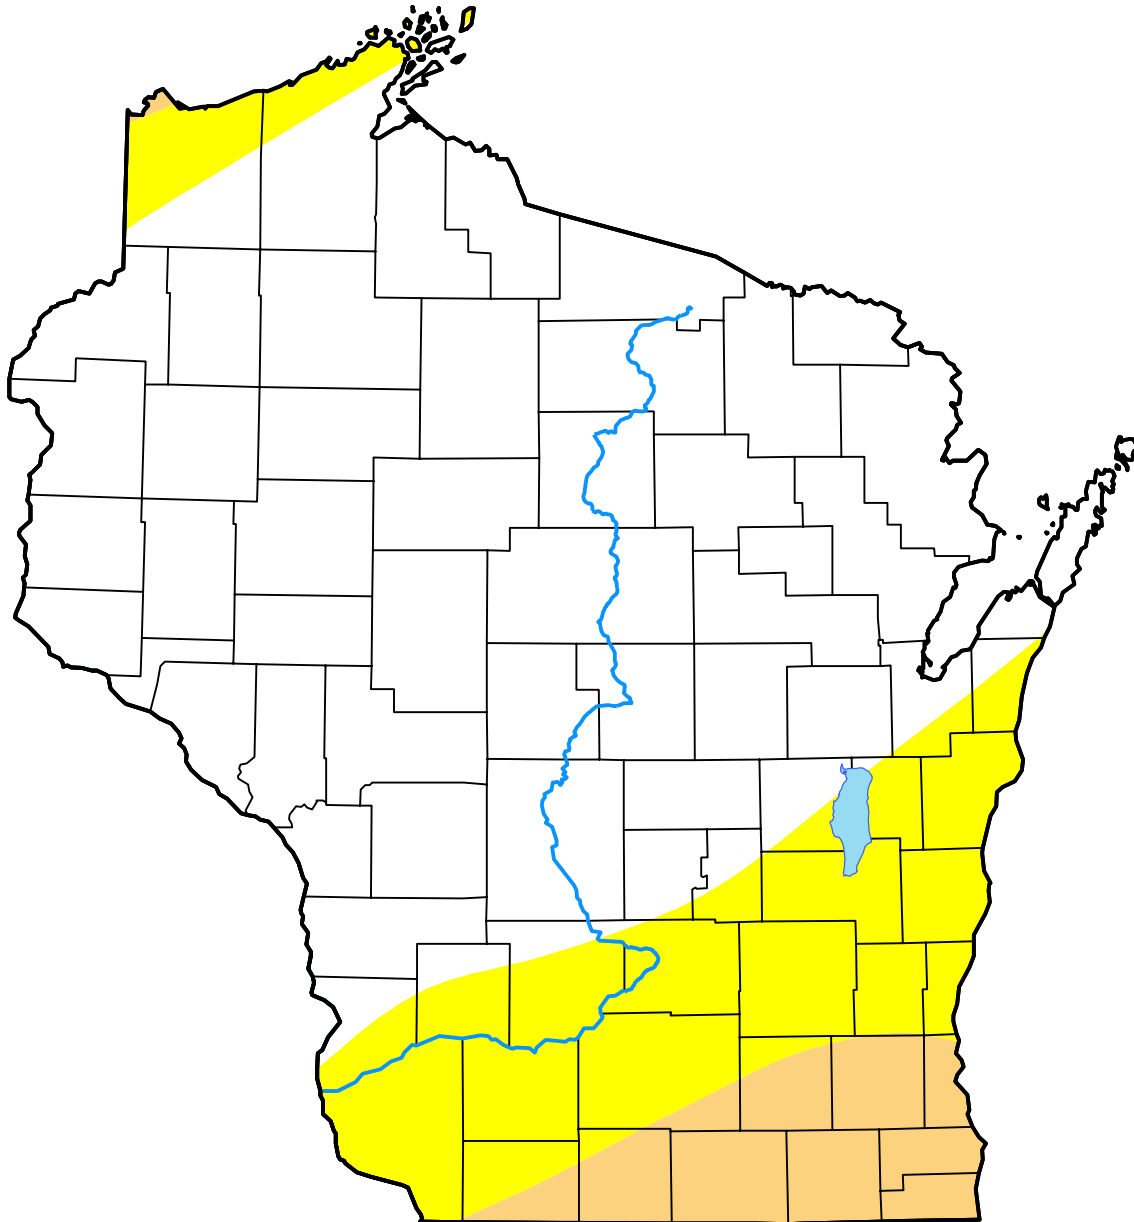

U.S. Drought Monitor

Wisconsin

May 6, 2003

(Released Thursday, May. 8, 2003)

Valid 8 a.m. EDT

Drought Conditions (Percent Area)

	None	D0-D4	D1-D4	D2-D4	D3-D4	D4
Current	72.16	27.84	7.38	0.00	0.00	0.00
Last Week <i>05-01-2003</i>	68.88	31.12	21.99	10.95	0.00	0.00
3 Months Ago <i>02-06-2003</i>	0.00	100.00	21.51	0.00	0.00	0.00
Start of Calendar Year <i>01-02-2003</i>	74.28	25.72	0.85	0.00	0.00	0.00
Start of Water Year <i>10-03-2002</i>	100.00	0.00	0.00	0.00	0.00	0.00
One Year Ago <i>05-09-2002</i>	100.00	0.00	0.00	0.00	0.00	0.00

Intensity:

- None
- D0 Abnormally Dry
- D1 Moderate Drought
- D2 Severe Drought
- D3 Extreme Drought
- D4 Exceptional Drought

The Drought Monitor focuses on broad-scale conditions. Local conditions may vary. For more information on the Drought Monitor, go to <https://droughtmonitor.unl.edu/About.aspx>