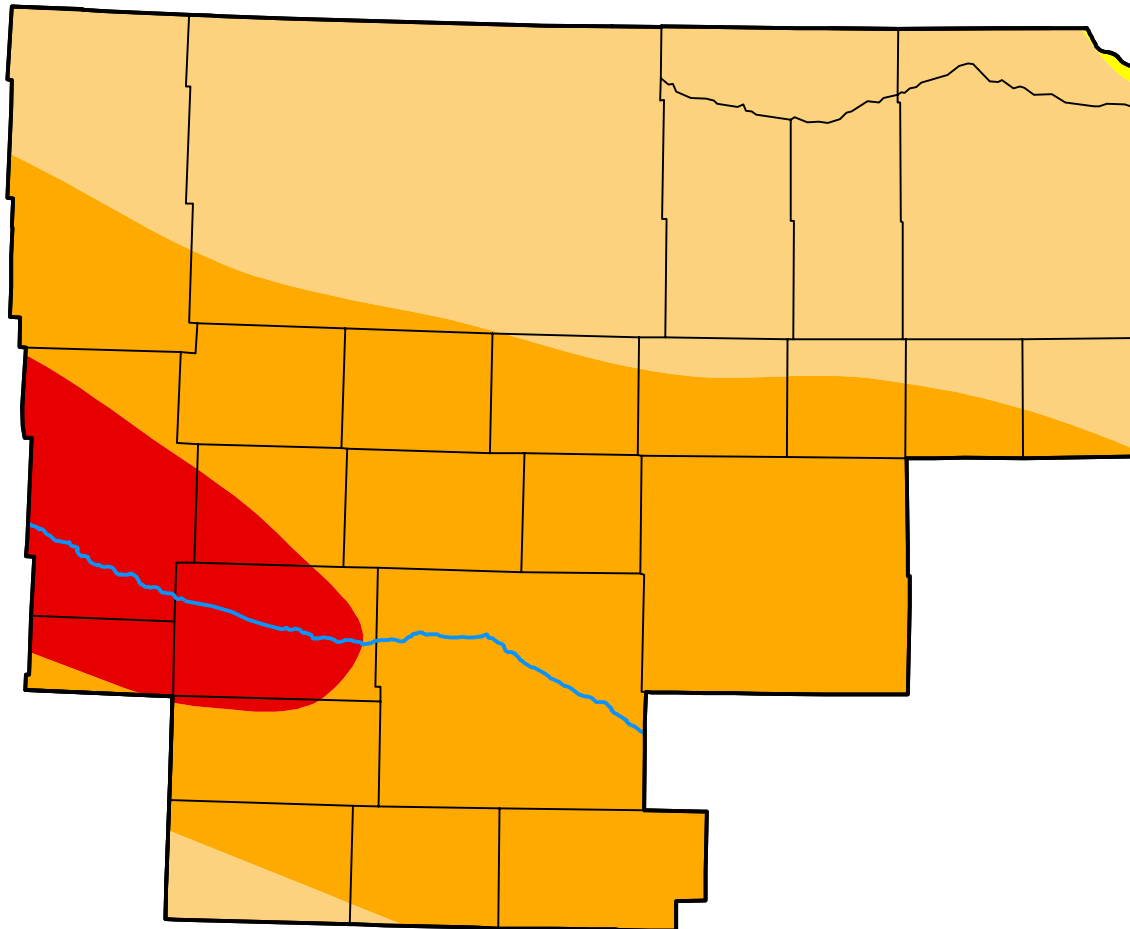

U.S. Drought Monitor

North Platte, NE WFO

May 6, 2003
 (Released Thursday, May. 8, 2003)
 Valid 8 a.m. EDT

Drought Conditions (Percent Area)

	None	D0-D4	D1-D4	D2-D4	D3-D4	D4
Current	0.00	100.00	99.92	55.97	8.93	0.00
Last Week <i>05-01-2003</i>	0.00	100.00	100.00	96.66	44.70	0.00
3 Months Ago <i>02-06-2003</i>	0.00	100.00	100.00	97.35	91.97	6.93
Start of Calendar Year <i>01-02-2003</i>	0.00	100.00	99.98	98.02	89.38	6.46
Start of Water Year <i>10-03-2002</i>	0.00	100.00	100.00	93.30	76.25	5.96
One Year Ago <i>05-09-2002</i>	0.00	100.00	73.05	20.52	0.00	0.00

Intensity:

- None
- D0 Abnormally Dry
- D1 Moderate Drought
- D2 Severe Drought
- D3 Extreme Drought
- D4 Exceptional Drought

The Drought Monitor focuses on broad-scale conditions. Local conditions may vary. For more information on the Drought Monitor, go to <https://droughtmonitor.unl.edu/About.aspx>