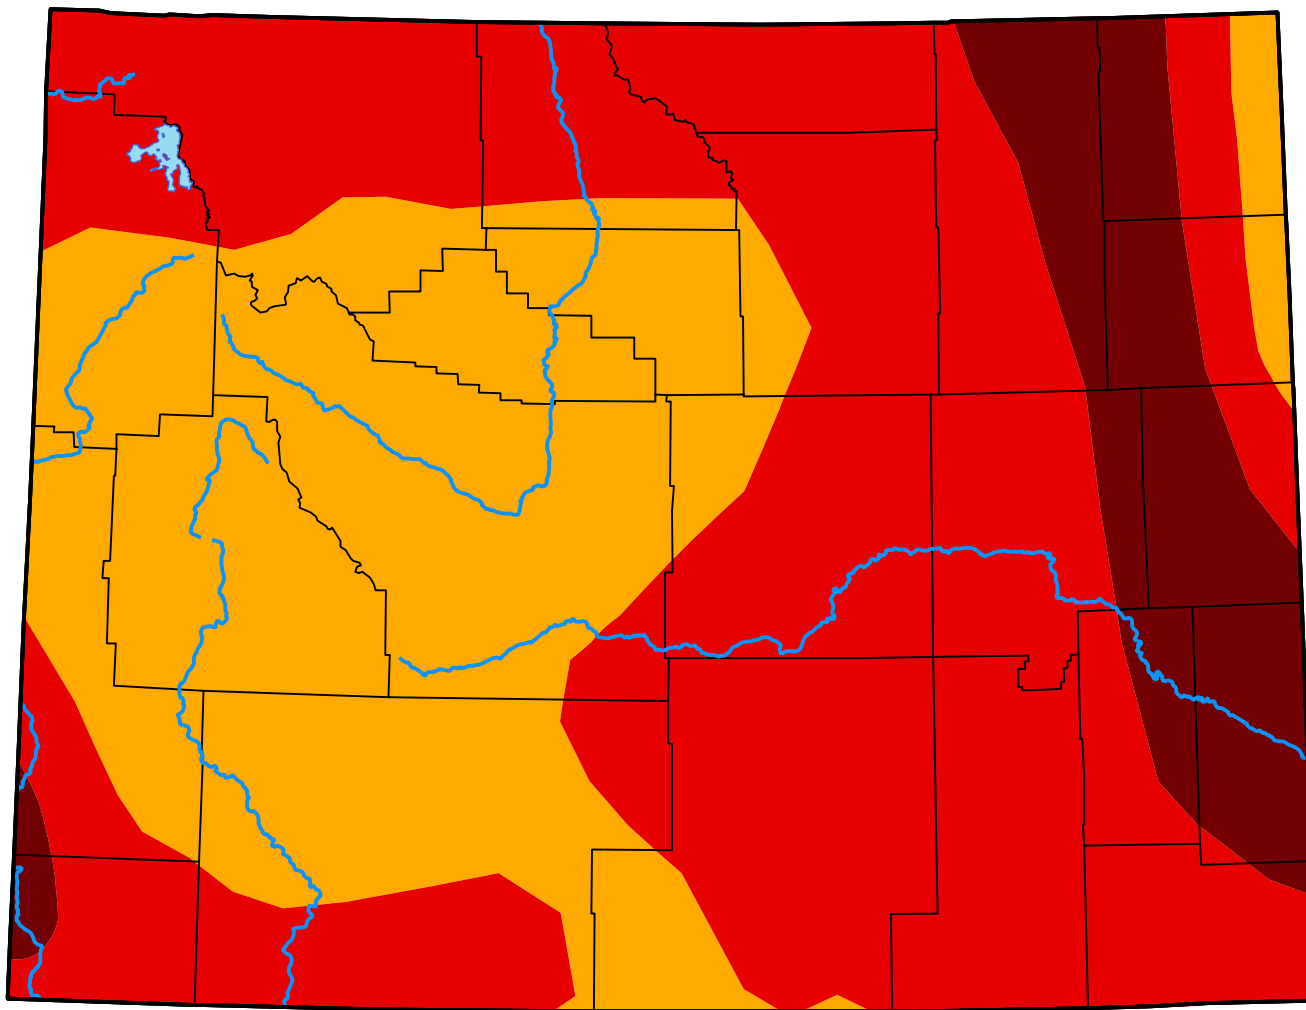

U.S. Drought Monitor

Wyoming

June 15, 2004
(Released Thursday, Jun. 17, 2004)
Valid 8 a.m. EDT

Intensity:

-  None
-  D0 Abnormally Dry
-  D1 Moderate Drought
-  D2 Severe Drought
-  D3 Extreme Drought
-  D4 Exceptional Drought

The Drought Monitor focuses on broad-scale conditions. Local conditions may vary. For more information on the Drought Monitor, go to <https://droughtmonitor.unl.edu/About.aspx>

Author:

Brad Rippey
U.S. Department of Agriculture