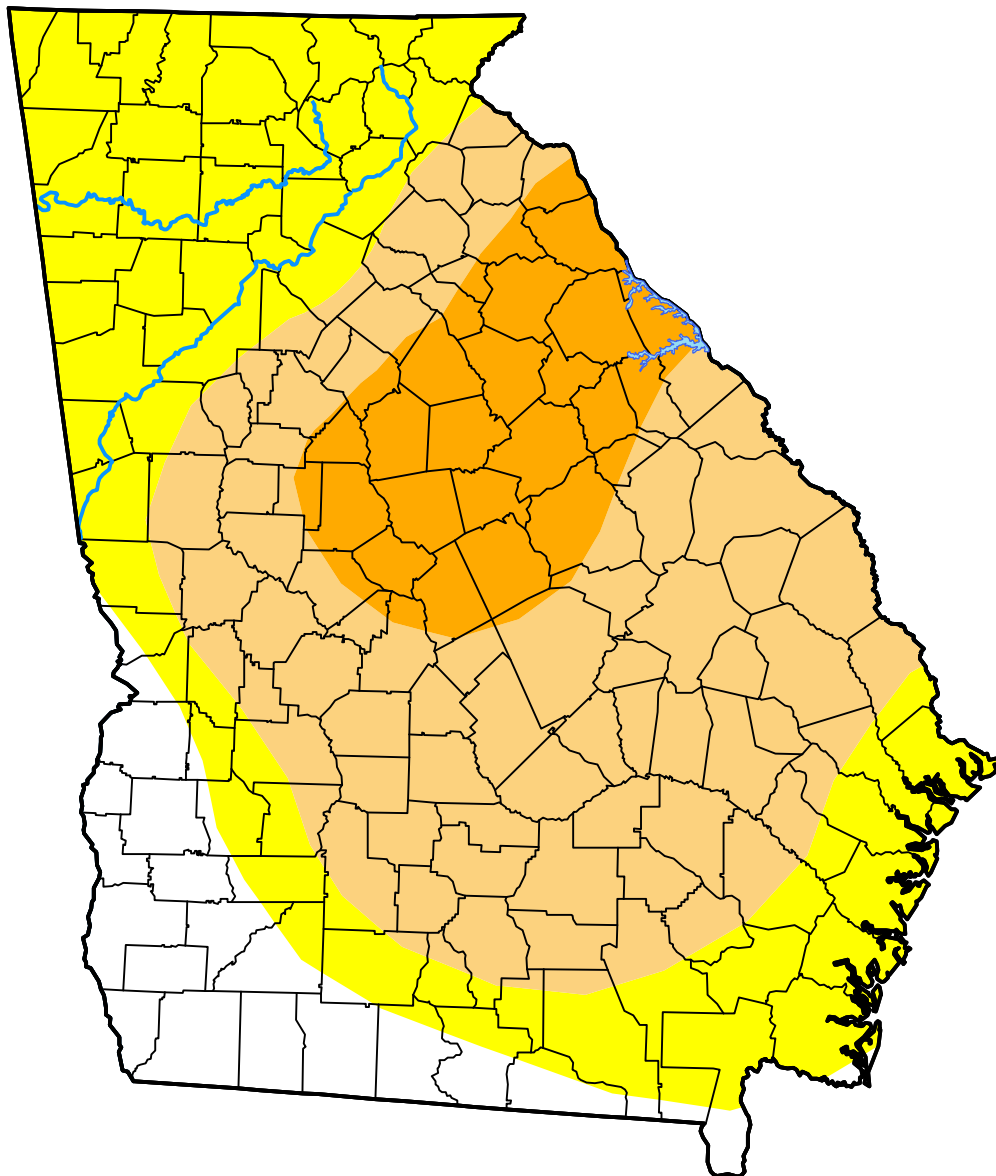

U.S. Drought Monitor Georgia

June 22, 2004
(Released Thursday, Jun. 24, 2004)
Valid 8 a.m. EDT

Intensity:

-  None
-  D0 Abnormally Dry
-  D1 Moderate Drought
-  D2 Severe Drought
-  D3 Extreme Drought
-  D4 Exceptional Drought

The Drought Monitor focuses on broad-scale conditions. Local conditions may vary. For more information on the Drought Monitor, go to <https://droughtmonitor.unl.edu/About.aspx>

Author:

Brad Rippey
U.S. Department of Agriculture