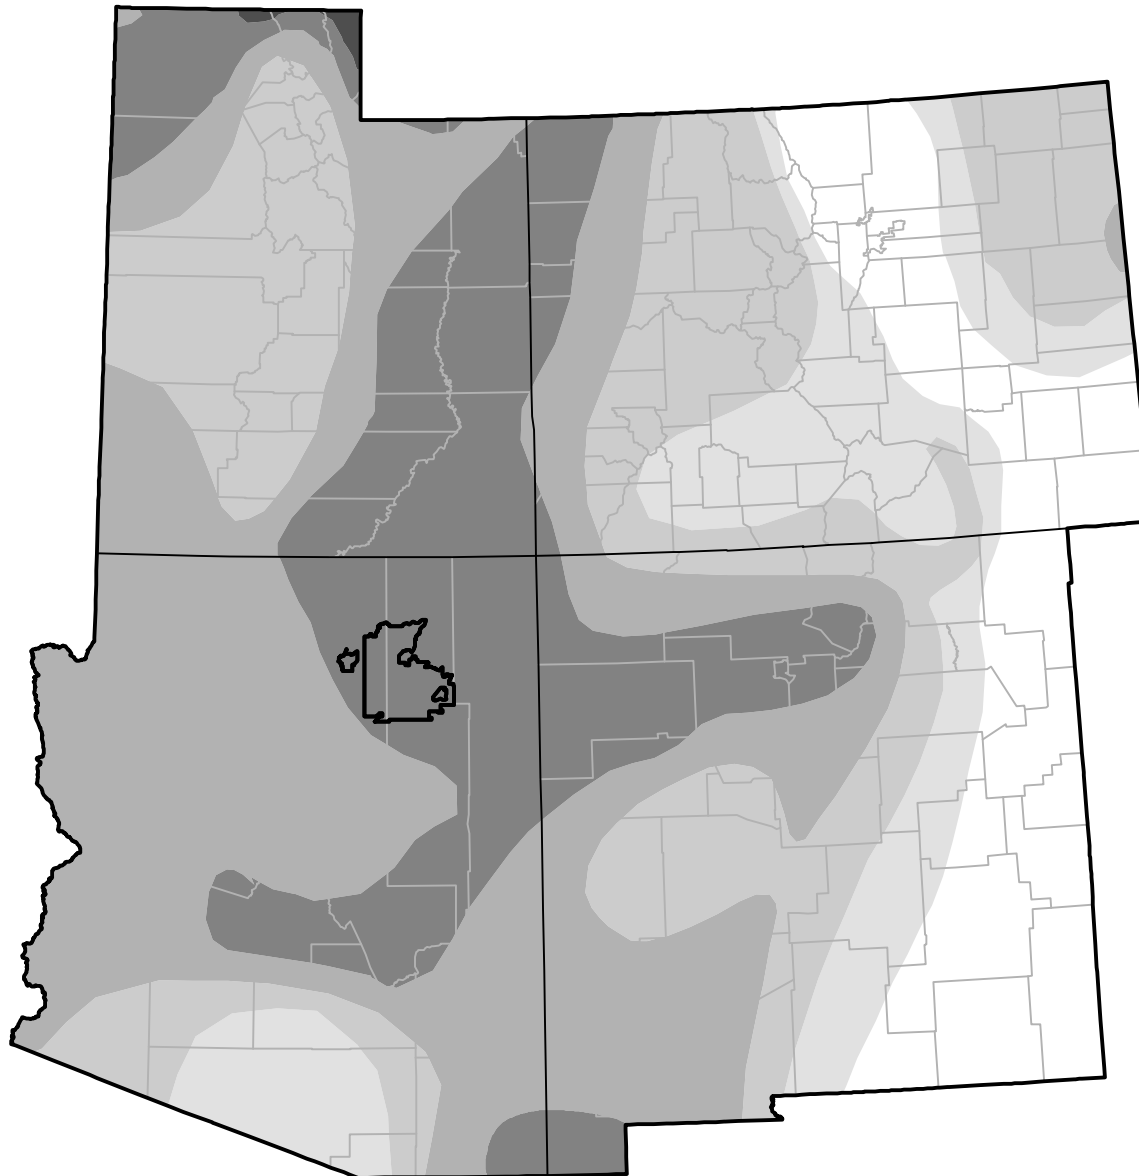

Opportunity RDEWS and Surrounding Areas

Intensity:

- None
- D0 Abnormally Dry
- D1 Moderate Drought
- D2 Severe Drought
- D3 Extreme Drought
- D4 Exceptional Drought

The Drought Monitor focuses on broad-scale conditions. Local conditions may vary. For more information on the Drought Monitor, go to <https://droughtmonitor.unl.edu/About.aspx>

Author:

Mark Svoboda
National Drought Mitigation Center