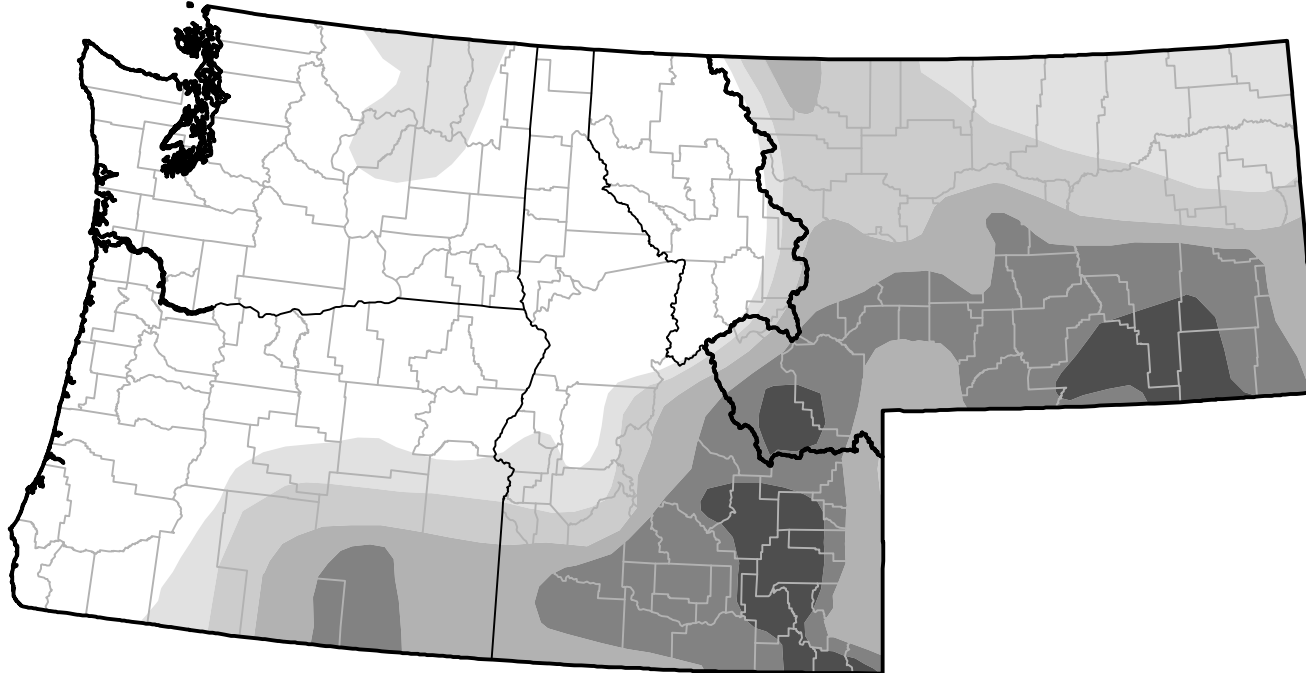

# Northwest RDEWS and Surrounding Areas

Intensity:

-  None
-  D0 Abnormally Dry
-  D1 Moderate Drought
-  D2 Severe Drought
-  D3 Extreme Drought
-  D4 Exceptional Drought

*The Drought Monitor focuses on broad-scale conditions. Local conditions may vary. For more information on the Drought Monitor, go to <https://droughtmonitor.unl.edu/About.aspx>*