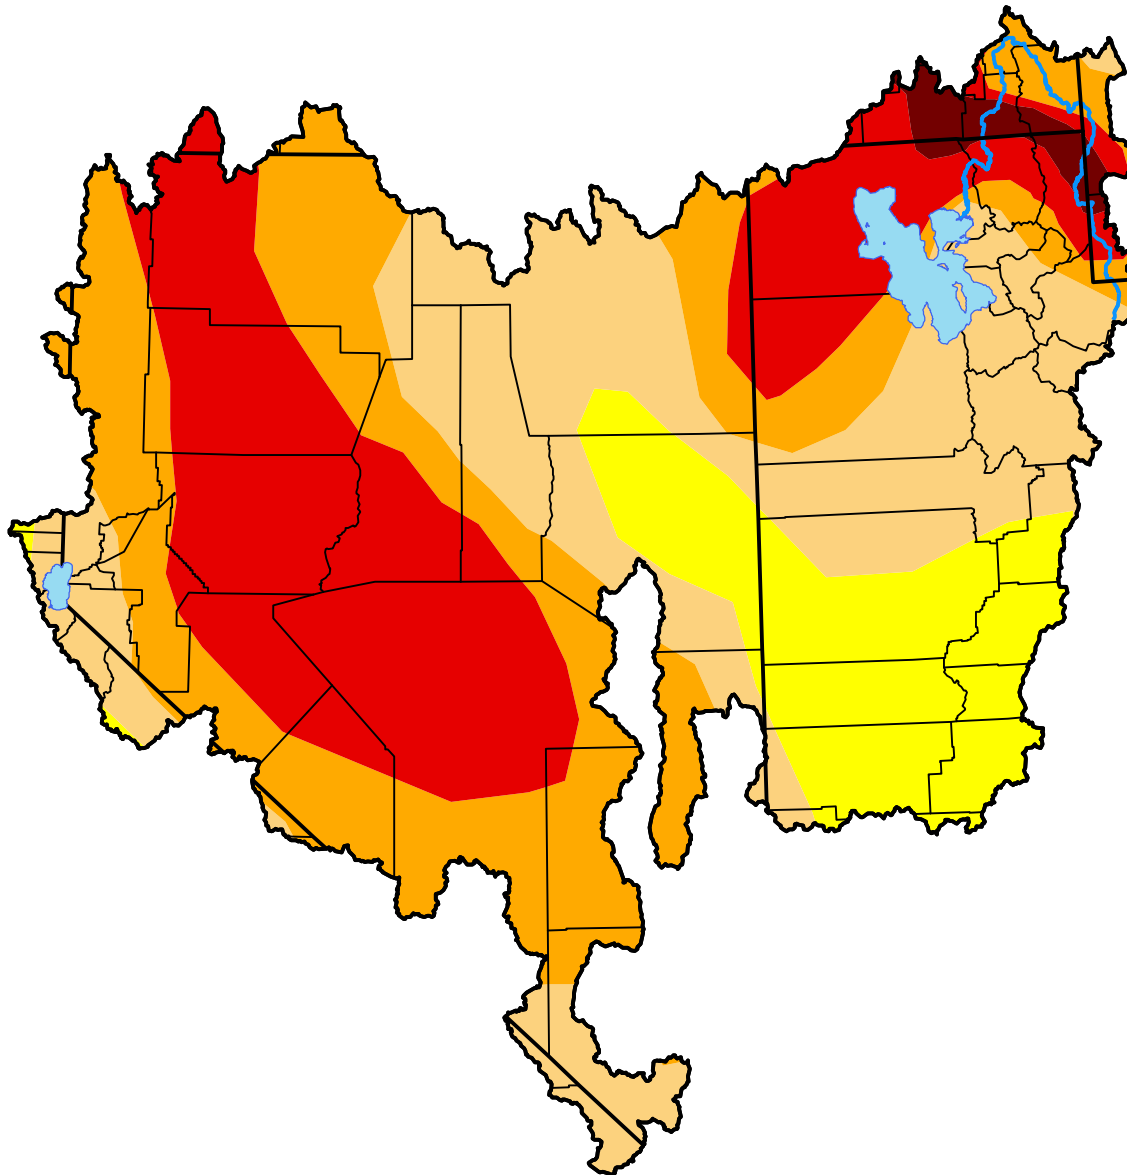

U.S. Drought Monitor

Great Basin Watershed

November 30, 2004
(Released Thursday, Dec. 2, 2004)
Valid 7 a.m. EST

Intensity:

-  None
-  D0 Abnormally Dry
-  D1 Moderate Drought
-  D2 Severe Drought
-  D3 Extreme Drought
-  D4 Exceptional Drought

The Drought Monitor focuses on broad-scale conditions. Local conditions may vary. For more information on the Drought Monitor, go to <https://droughtmonitor.unl.edu/About.aspx>

Author:

Douglas Le Comte
CPC/NOAA