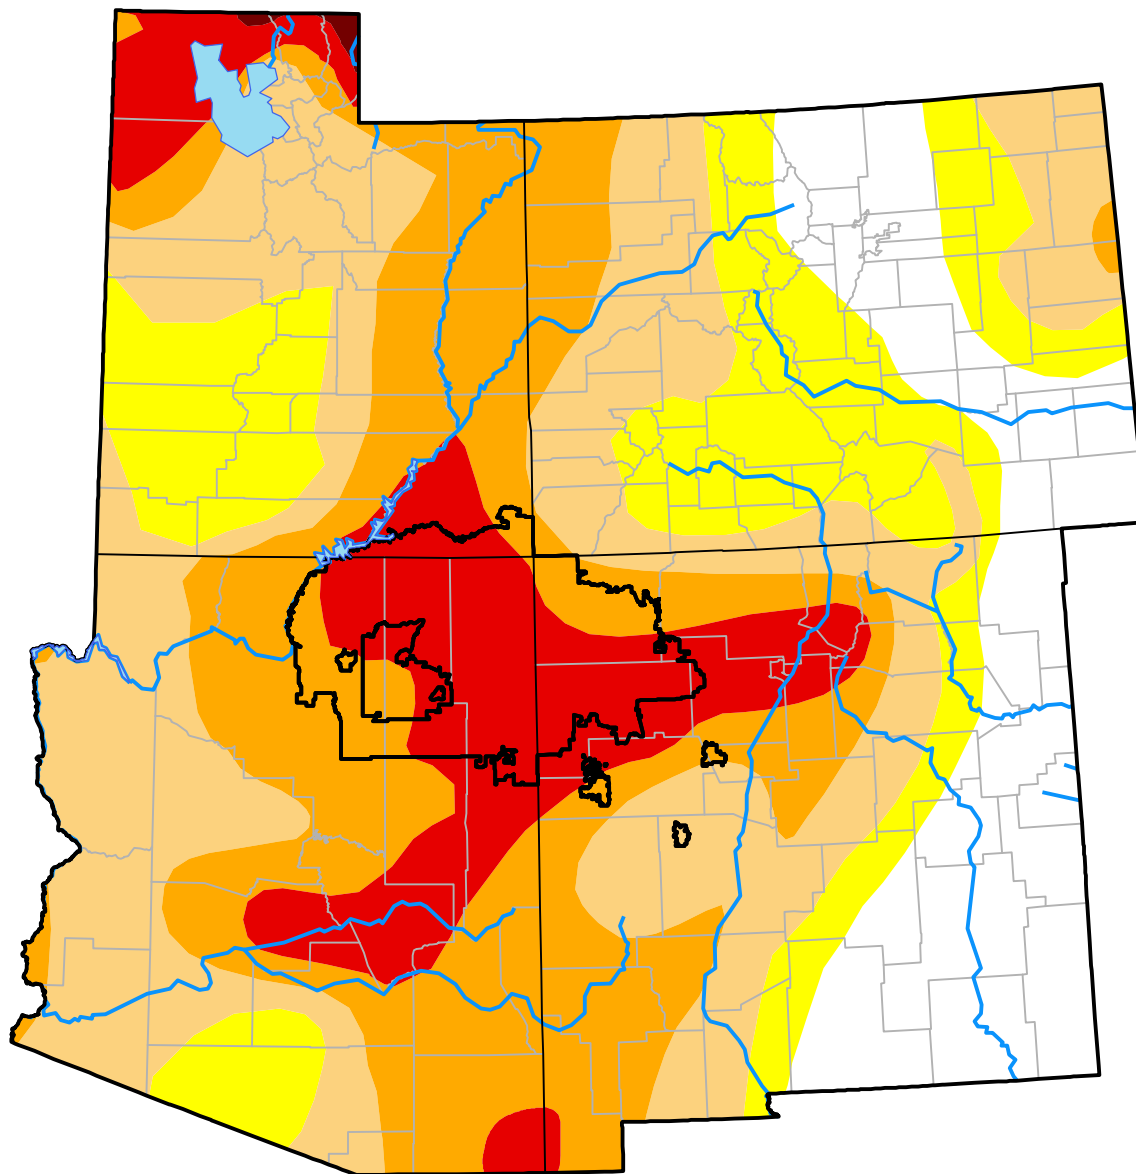

Nebraska RDEWS and Surrounding Areas

(Released Thursday, Dec. 2, 2004)

Valid 7 a.m. EST

Drought Conditions (Percent Area)

	None	D0-D4	D1-D4	D2-D4	D3-D4	D4
Current	14.63	85.37	68.08	38.88	13.15	0.15
Last Week <i>11-24-2004</i>	14.50	85.50	74.09	43.15	17.77	0.15
3 Months Ago <i>09-02-2004</i>	9.06	90.94	77.74	60.44	30.23	0.33
Start of Calendar Year <i>12-31-2003</i>	0.00	100.00	90.38	80.89	52.38	10.58
Start of Water Year <i>09-30-2004</i>	10.13	89.87	77.07	60.22	25.44	0.30
One Year Ago <i>12-04-2003</i>	0.00	100.00	89.82	74.86	50.98	7.87

Intensity:

- None
- D0 Abnormally Dry
- D1 Moderate Drought
- D2 Severe Drought
- D3 Extreme Drought
- D4 Exceptional Drought

The Drought Monitor focuses on broad-scale conditions. Local conditions may vary. For more information on the Drought Monitor, go to <https://droughtmonitor.unl.edu/About.aspx>