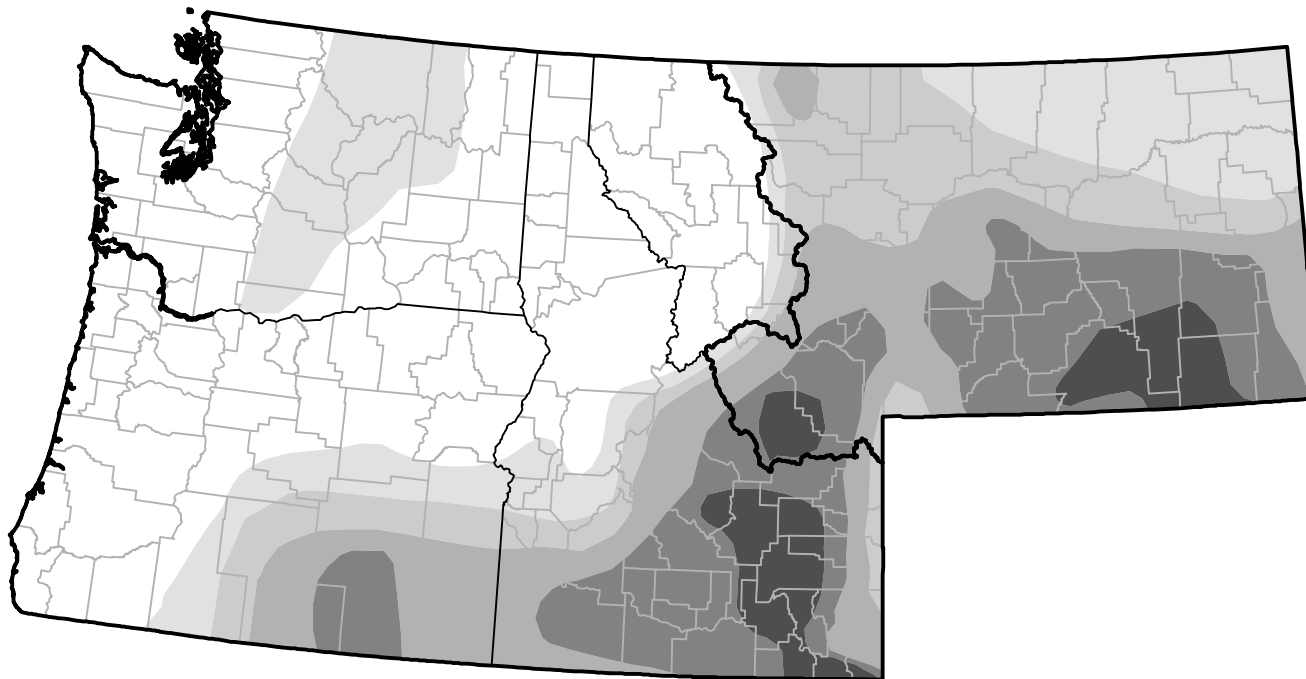

Northwest RDEWS and Surrounding Areas

11:00 a.m. EST

Intensity:

-  None
-  D0 Abnormally Dry
-  D1 Moderate Drought
-  D2 Severe Drought
-  D3 Extreme Drought
-  D4 Exceptional Drought

The Drought Monitor focuses on broad-scale conditions. Local conditions may vary. For more information on the Drought Monitor, go to <https://droughtmonitor.unl.edu/About.aspx>