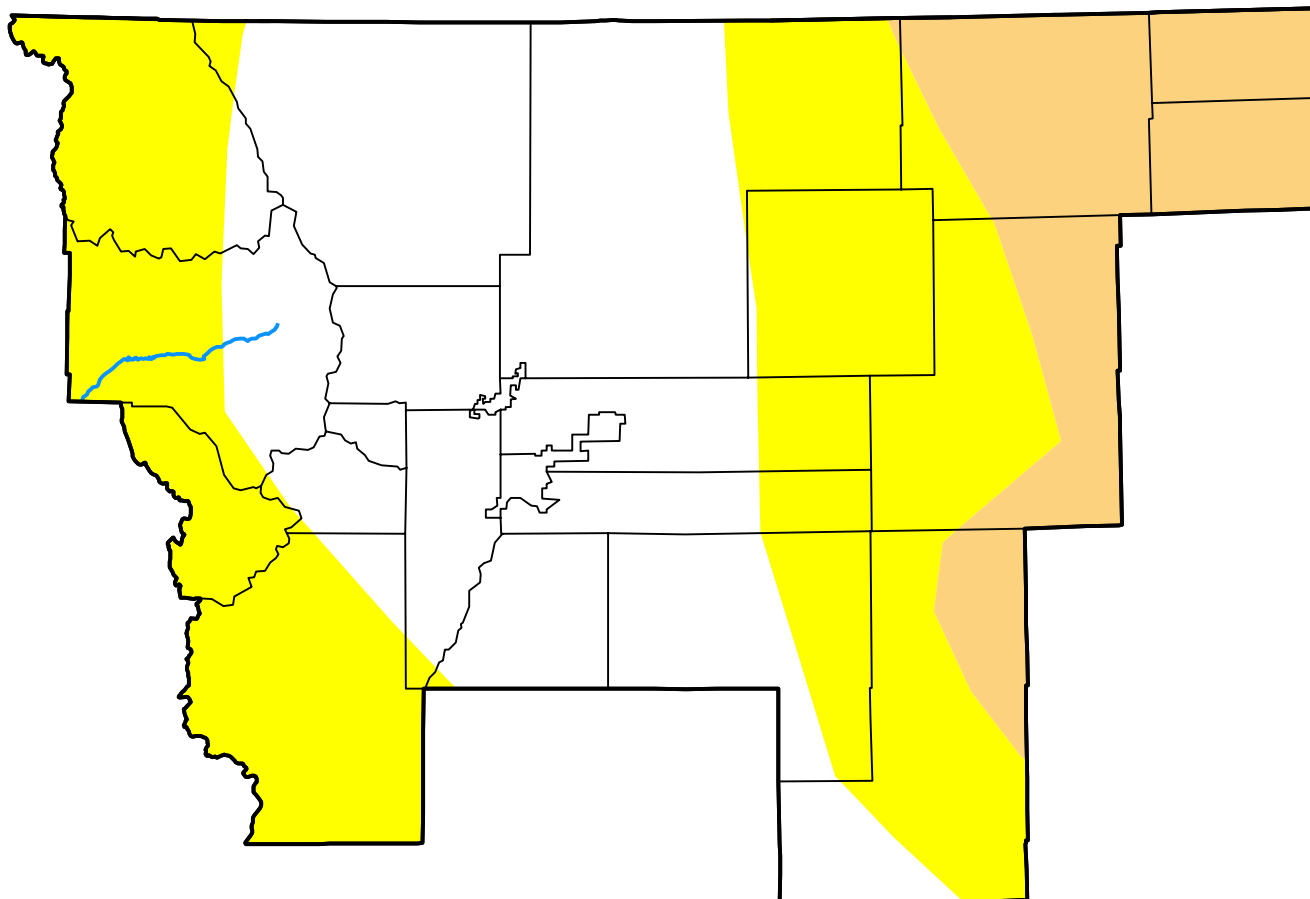

U.S. Drought Monitor Boulder, CO WFO

November 30, 2004
(Released Thursday, Dec. 2, 2004)
Valid 7 a.m. EST

Intensity:

-  None
-  D0 Abnormally Dry
-  D1 Moderate Drought
-  D2 Severe Drought
-  D3 Extreme Drought
-  D4 Exceptional Drought

The Drought Monitor focuses on broad-scale conditions. Local conditions may vary. For more information on the Drought Monitor, go to <https://droughtmonitor.unl.edu/About.aspx>

Author:

Douglas Le Comte
CPC/NOAA