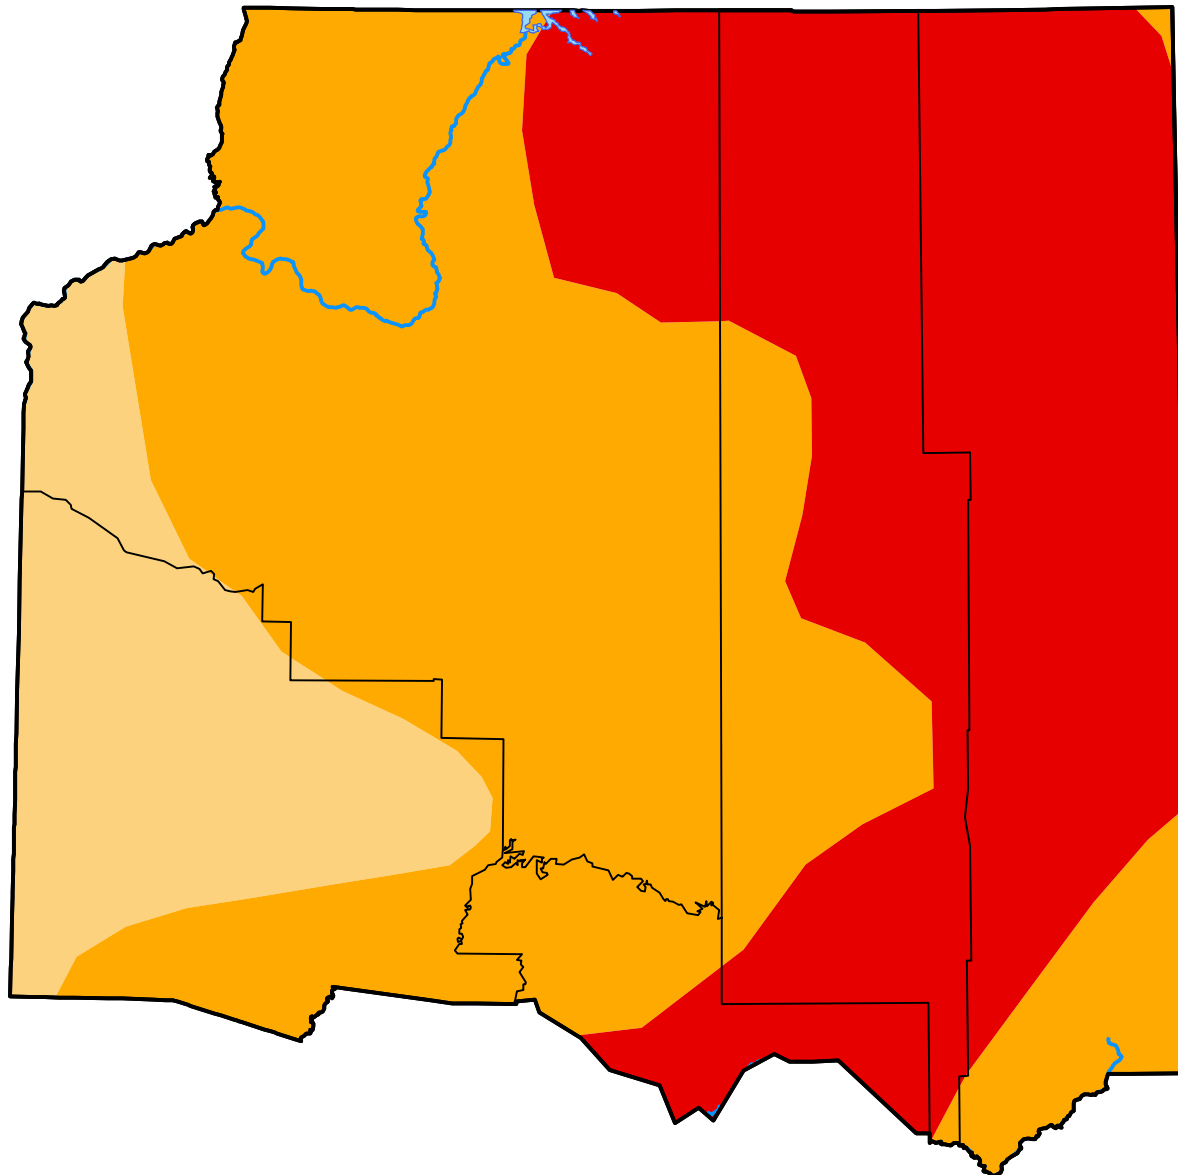

U.S. Drought Monitor Flagstaff, AZ WFO

November 30, 2004
(Released Thursday, Dec. 2, 2004)
Valid 7 a.m. EST

Intensity:

-  None
-  D0 Abnormally Dry
-  D1 Moderate Drought
-  D2 Severe Drought
-  D3 Extreme Drought
-  D4 Exceptional Drought

The Drought Monitor focuses on broad-scale conditions. Local conditions may vary. For more information on the Drought Monitor, go to <https://droughtmonitor.unl.edu/About.aspx>

Author:

Douglas Le Comte
CPC/NOAA