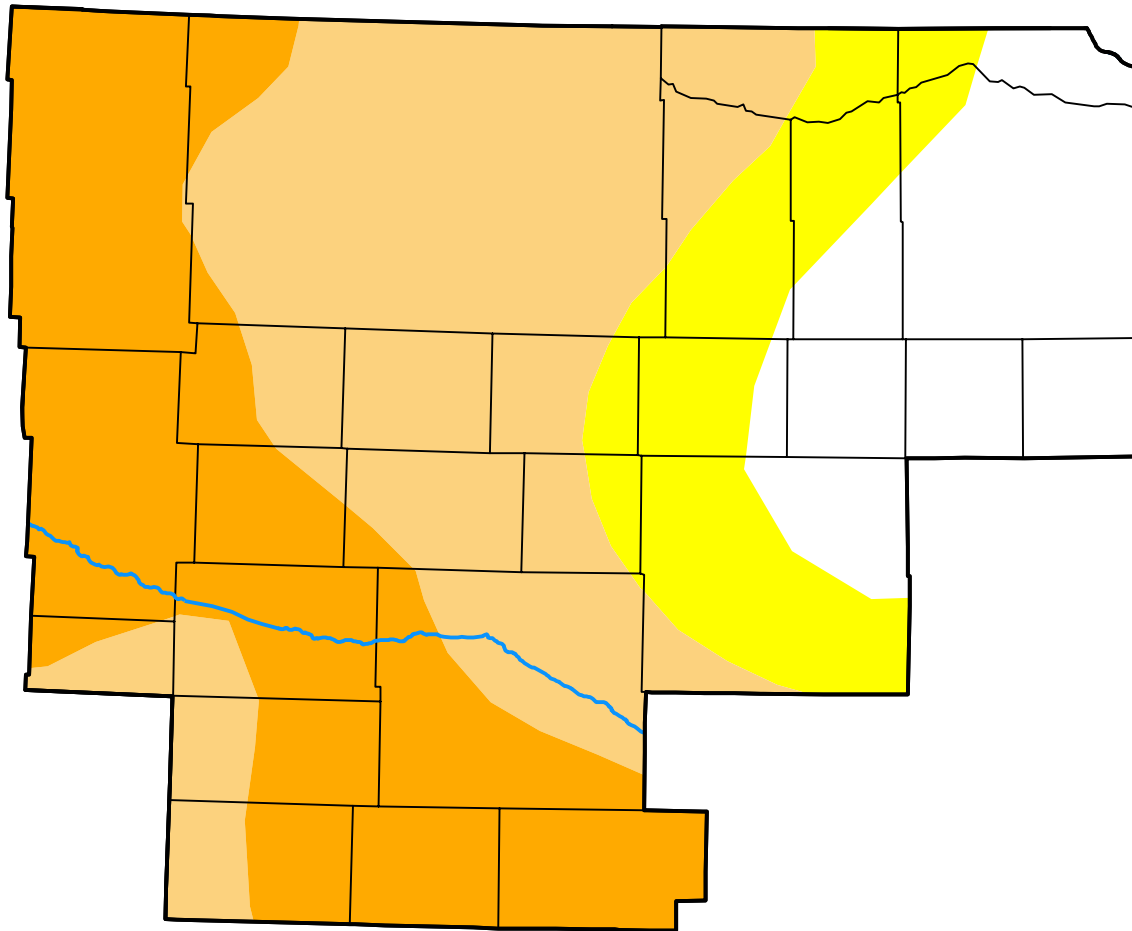

U.S. Drought Monitor

North Platte, NE WFO

November 30, 2004
 (Released Thursday, Dec. 2, 2004)
 Valid 7 a.m. EST

Drought Conditions (Percent Area)

	None	D0-D4	D1-D4	D2-D4	D3-D4	D4
Current	17.18	82.82	68.89	32.53	0.00	0.00
Last Week <i>11-24-2004</i>	17.98	82.02	68.09	33.63	0.00	0.00
3 Months Ago <i>09-02-2004</i>	9.20	90.80	68.44	46.87	14.81	0.00
Start of Calendar Year <i>12-31-2003</i>	0.00	100.00	100.00	99.45	25.17	0.00
Start of Water Year <i>09-30-2004</i>	18.30	81.70	68.50	46.87	8.69	0.00
One Year Ago <i>12-04-2003</i>	0.00	100.00	99.88	95.32	21.14	0.00

Intensity:

- None
- D0 Abnormally Dry
- D1 Moderate Drought
- D2 Severe Drought
- D3 Extreme Drought
- D4 Exceptional Drought

The Drought Monitor focuses on broad-scale conditions. Local conditions may vary. For more information on the Drought Monitor, go to <https://droughtmonitor.unl.edu/About.aspx>