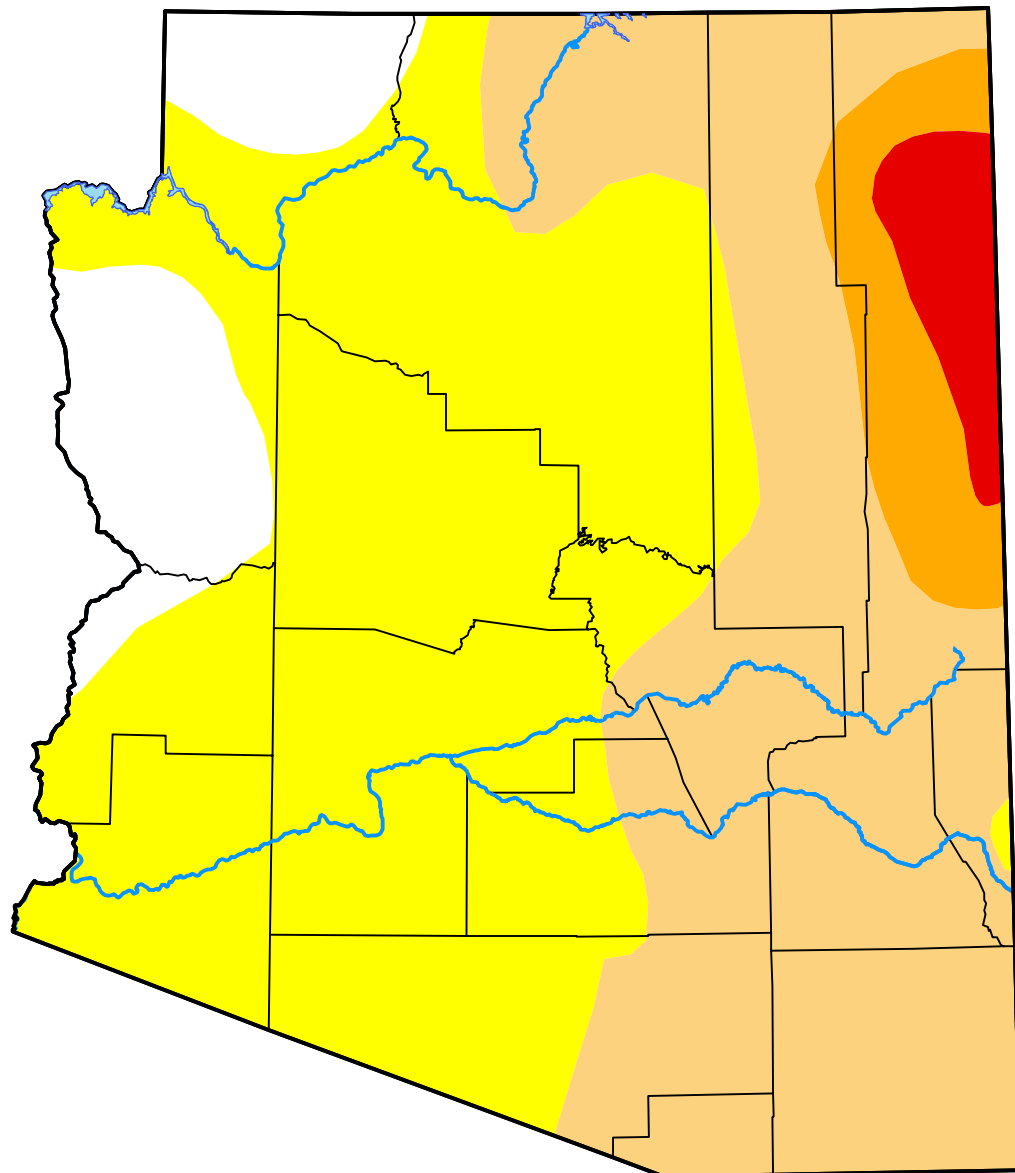

U.S. Drought Monitor

Arizona

February 22, 2005
(Released Thursday, Feb. 24, 2005)
Valid 7 a.m. EST

Intensity:

-  None
-  D0 Abnormally Dry
-  D1 Moderate Drought
-  D2 Severe Drought
-  D3 Extreme Drought
-  D4 Exceptional Drought

The Drought Monitor focuses on broad-scale conditions. Local conditions may vary. For more information on the Drought Monitor, go to <https://droughtmonitor.unl.edu/About.aspx>

Author:

Richard Heim
NCEI/NOAA