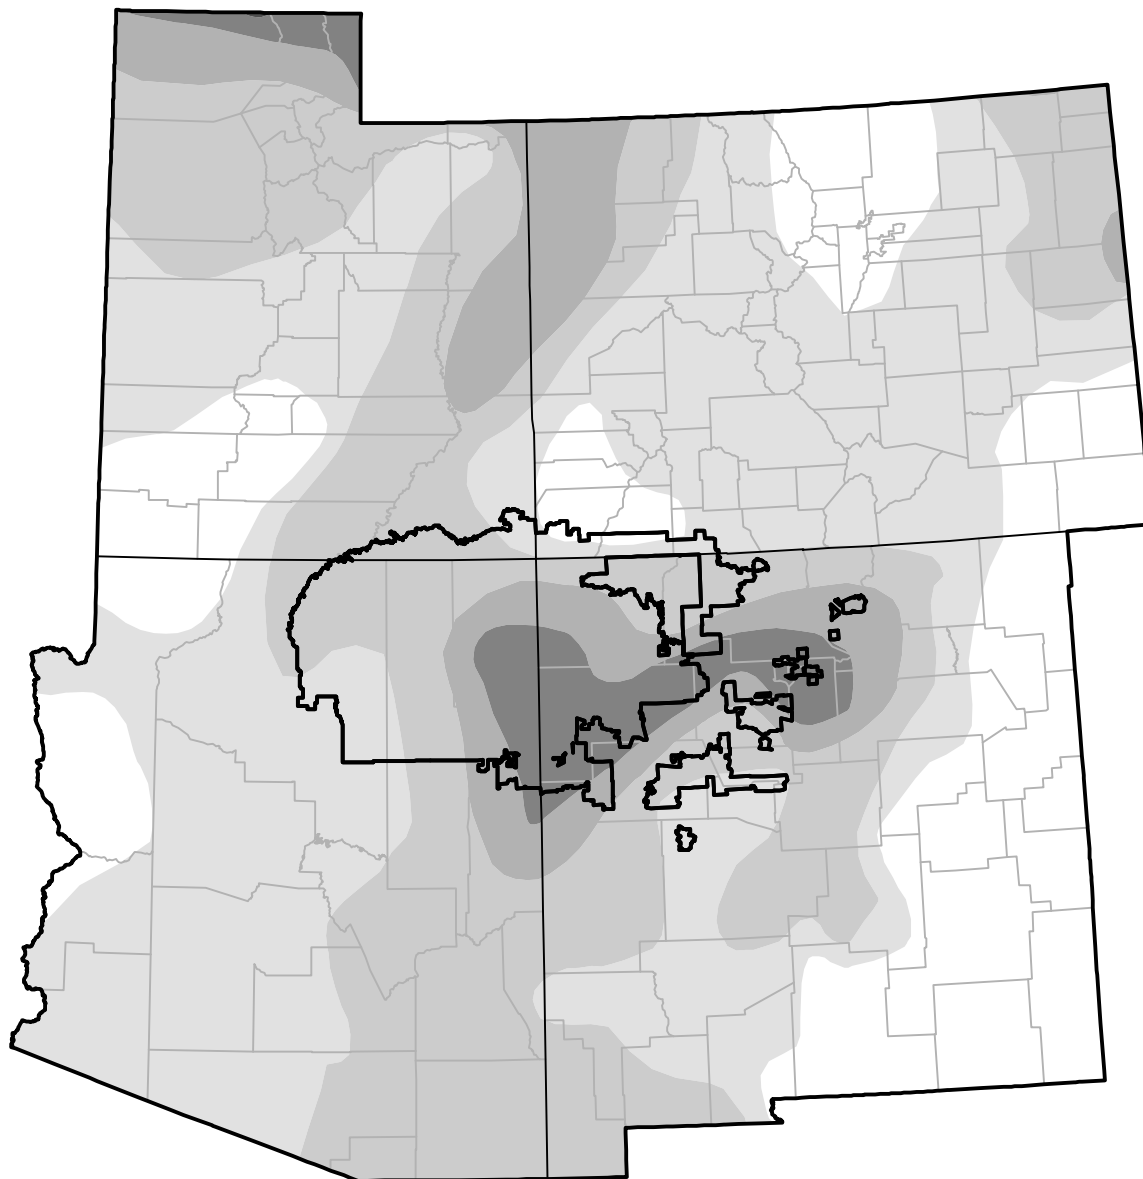

# U.S. Drought Monitor

## Four Corners RDEWS

February 22, 2005  
(Released Thursday, Feb. 24, 2005)  
Valid 7 a.m. EST

### Intensity:

-  None
-  D0 Abnormally Dry
-  D1 Moderate Drought
-  D2 Severe Drought
-  D3 Extreme Drought
-  D4 Exceptional Drought

*The Drought Monitor focuses on broad-scale conditions. Local conditions may vary. For more information on the Drought Monitor, go to <https://droughtmonitor.unl.edu/About.aspx>*