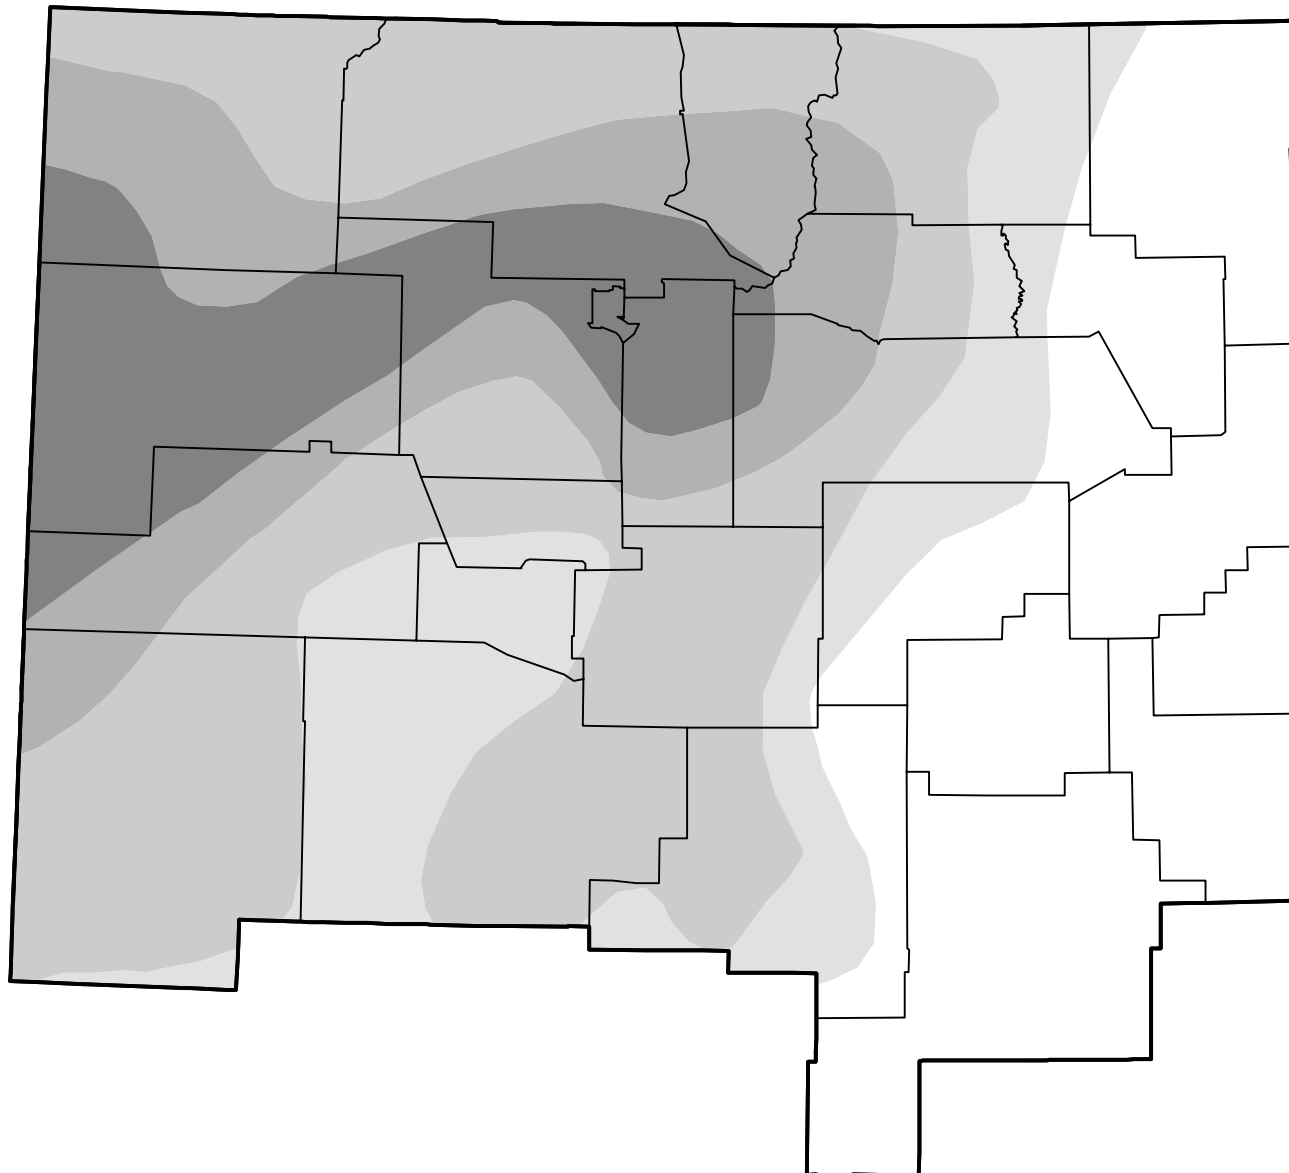

U.S. Drought Monitor Albuquerque, NM WFO

February 22, 2005
(Released Thursday, Feb. 24, 2005)
Valid 7 a.m. EST

Intensity:

-  None
-  D0 Abnormally Dry
-  D1 Moderate Drought
-  D2 Severe Drought
-  D3 Extreme Drought
-  D4 Exceptional Drought

The Drought Monitor focuses on broad-scale conditions. Local conditions may vary. For more information on the Drought Monitor, go to <https://droughtmonitor.unl.edu/About.aspx>

Author:

Richard Heim
NCEI/NOAA