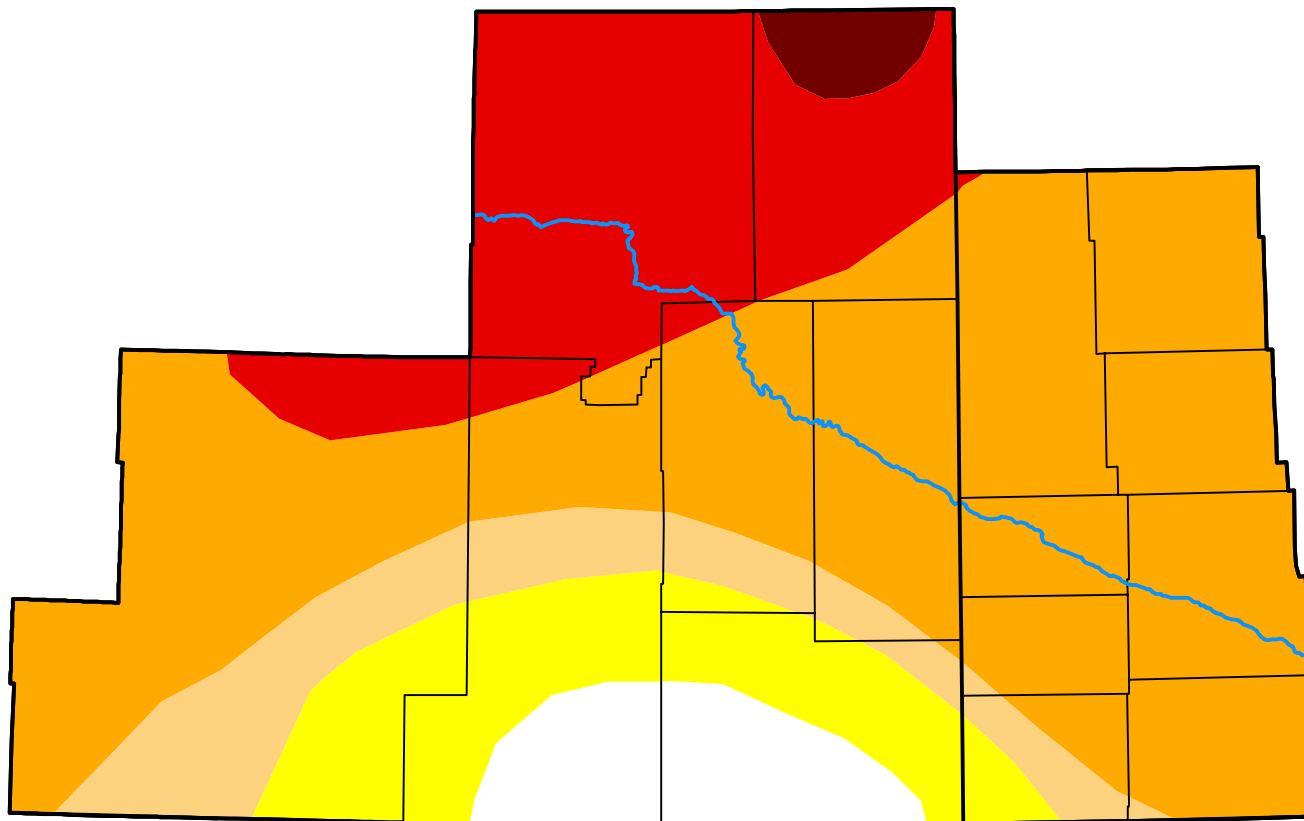

# U.S. Drought Monitor Cheyenne, WY WFO

February 22, 2005  
(Released Thursday, Feb. 24, 2005)  
Valid 7 a.m. EST

### Intensity:

-  None
-  D0 Abnormally Dry
-  D1 Moderate Drought
-  D2 Severe Drought
-  D3 Extreme Drought
-  D4 Exceptional Drought

*The Drought Monitor focuses on broad-scale conditions. Local conditions may vary. For more information on the Drought Monitor, go to <https://droughtmonitor.unl.edu/About.aspx>*