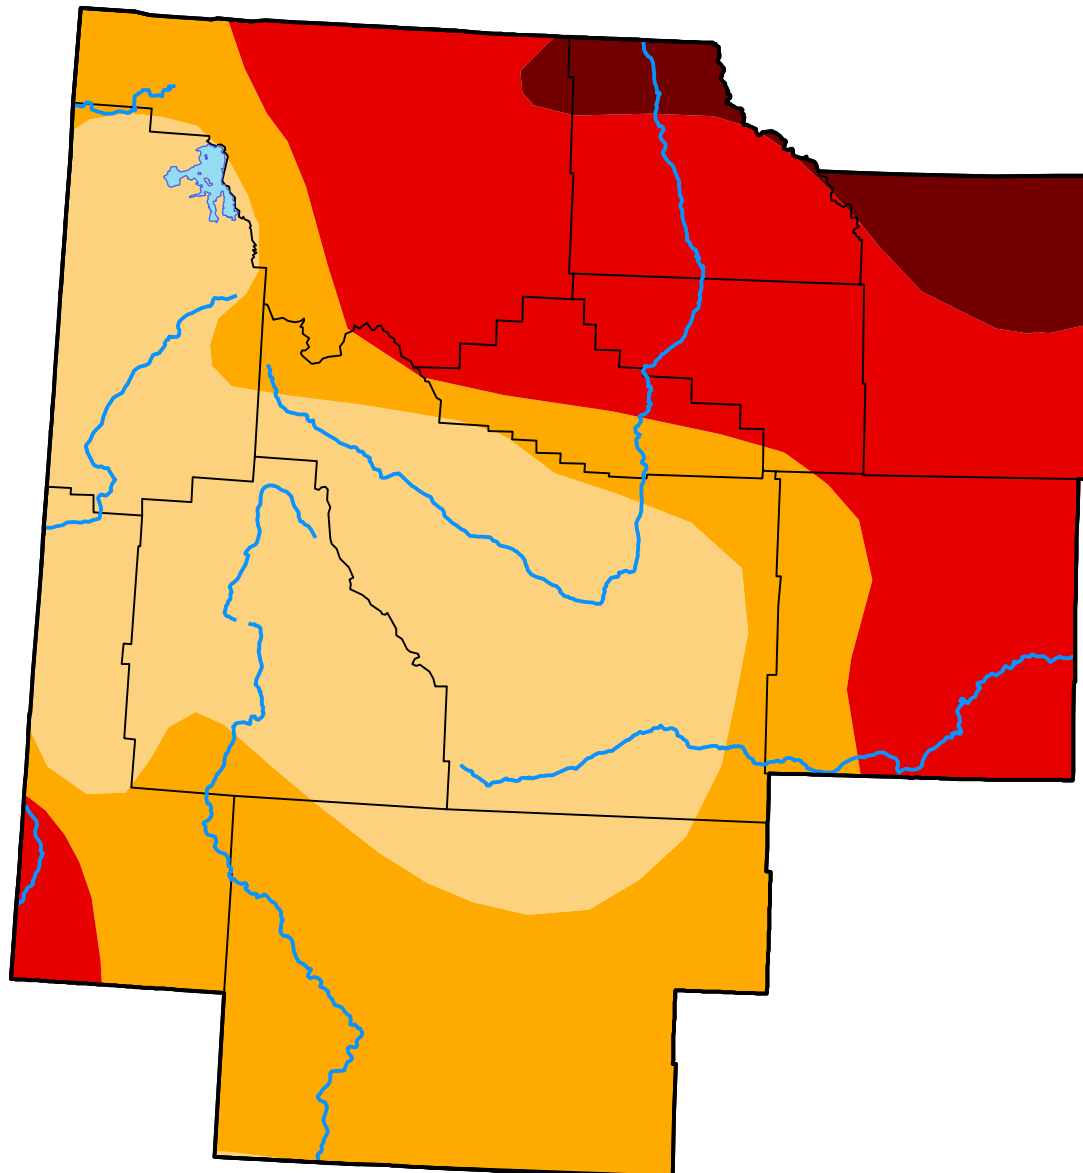

U.S. Drought Monitor Riverton, WY WFO

February 22, 2005
(Released Thursday, Feb. 24, 2005)
Valid 7 a.m. EST

Intensity:

-  None
-  D0 Abnormally Dry
-  D1 Moderate Drought
-  D2 Severe Drought
-  D3 Extreme Drought
-  D4 Exceptional Drought

The Drought Monitor focuses on broad-scale conditions. Local conditions may vary. For more information on the Drought Monitor, go to <https://droughtmonitor.unl.edu/About.aspx>

Author:

Richard Heim
NCEI/NOAA