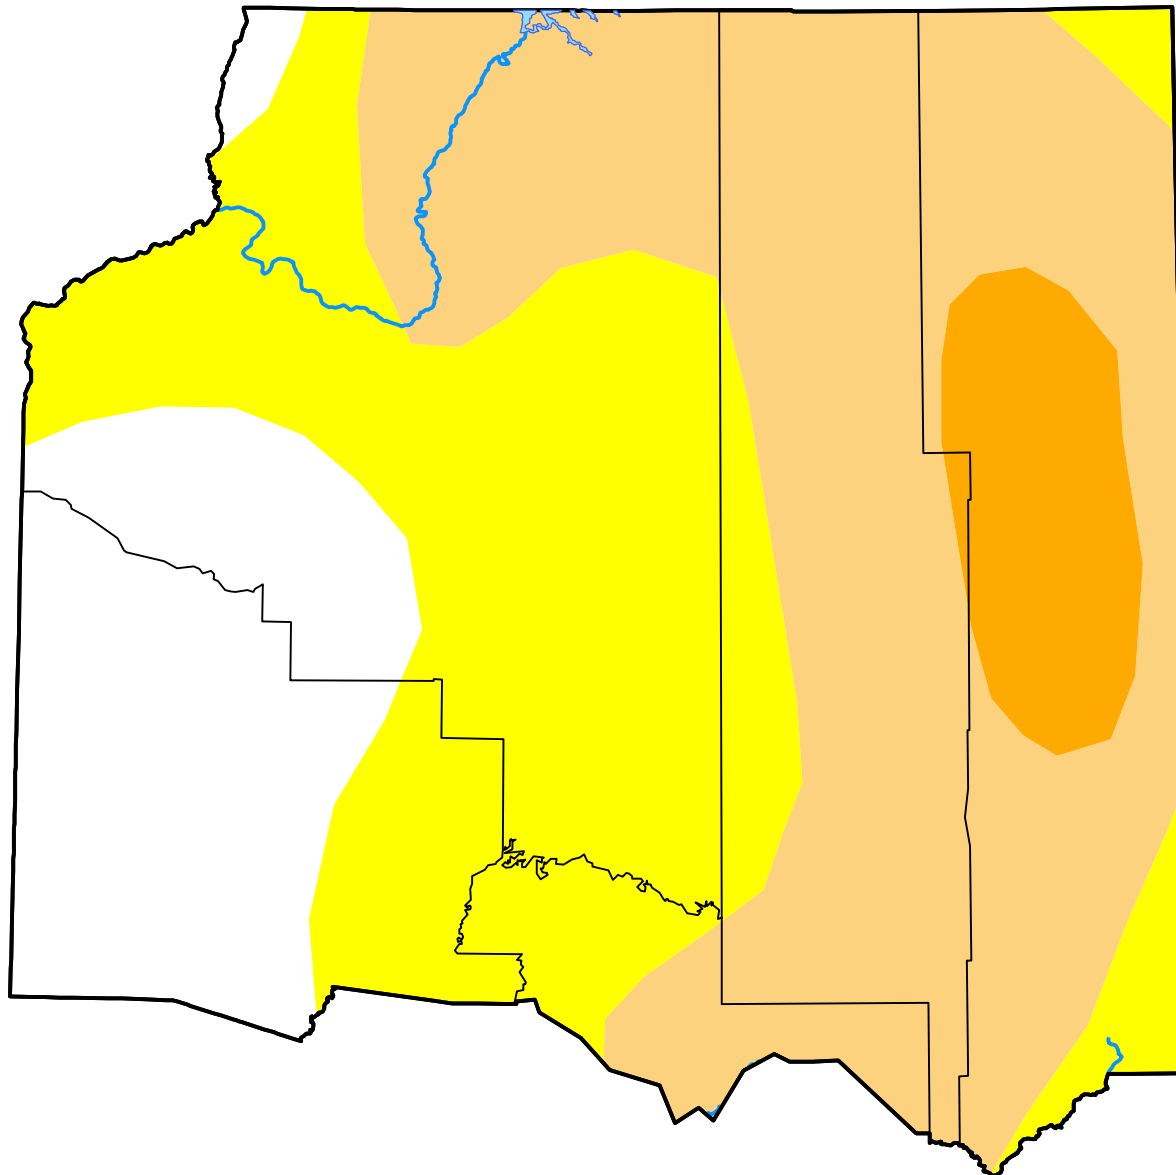

U.S. Drought Monitor Flagstaff, AZ WFO

April 12, 2005
(Released Thursday, Apr. 14, 2005)
Valid 8 a.m. EDT

Intensity:

-  None
-  D0 Abnormally Dry
-  D1 Moderate Drought
-  D2 Severe Drought
-  D3 Extreme Drought
-  D4 Exceptional Drought

The Drought Monitor focuses on broad-scale conditions. Local conditions may vary. For more information on the Drought Monitor, go to <https://droughtmonitor.unl.edu/About.aspx>

Author:

David Miskus
NOAA/NWS/NCEP/CPC