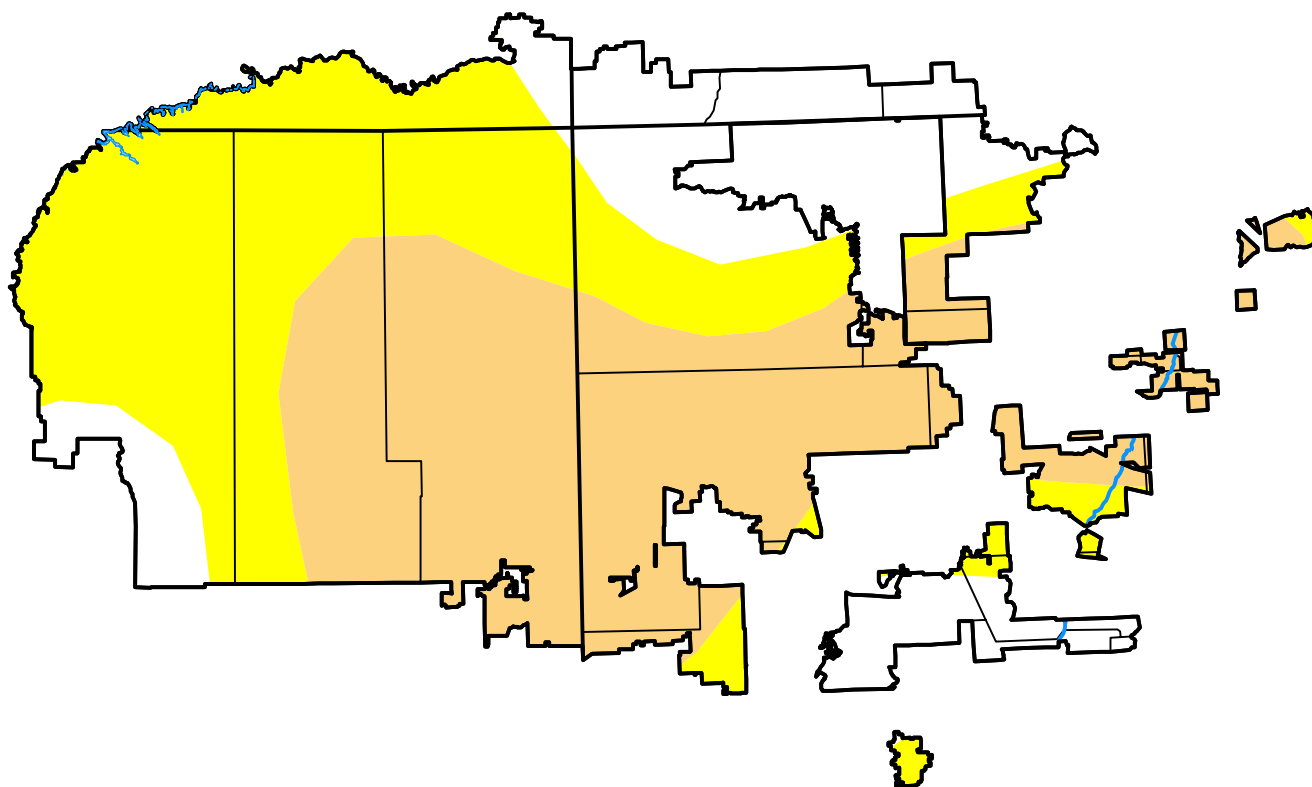

U.S. Drought Monitor 4 Corners

June 7, 2005
(Released Thursday, Jun. 9, 2005)
Valid 8 a.m. EDT

Intensity:

-  None
-  D0 Abnormally Dry
-  D1 Moderate Drought
-  D2 Severe Drought
-  D3 Extreme Drought
-  D4 Exceptional Drought

The Drought Monitor focuses on broad-scale conditions. Local conditions may vary. For more information on the Drought Monitor, go to <https://droughtmonitor.unl.edu/About.aspx>

Author:

Michael Hayes
National Drought Mitigation Center