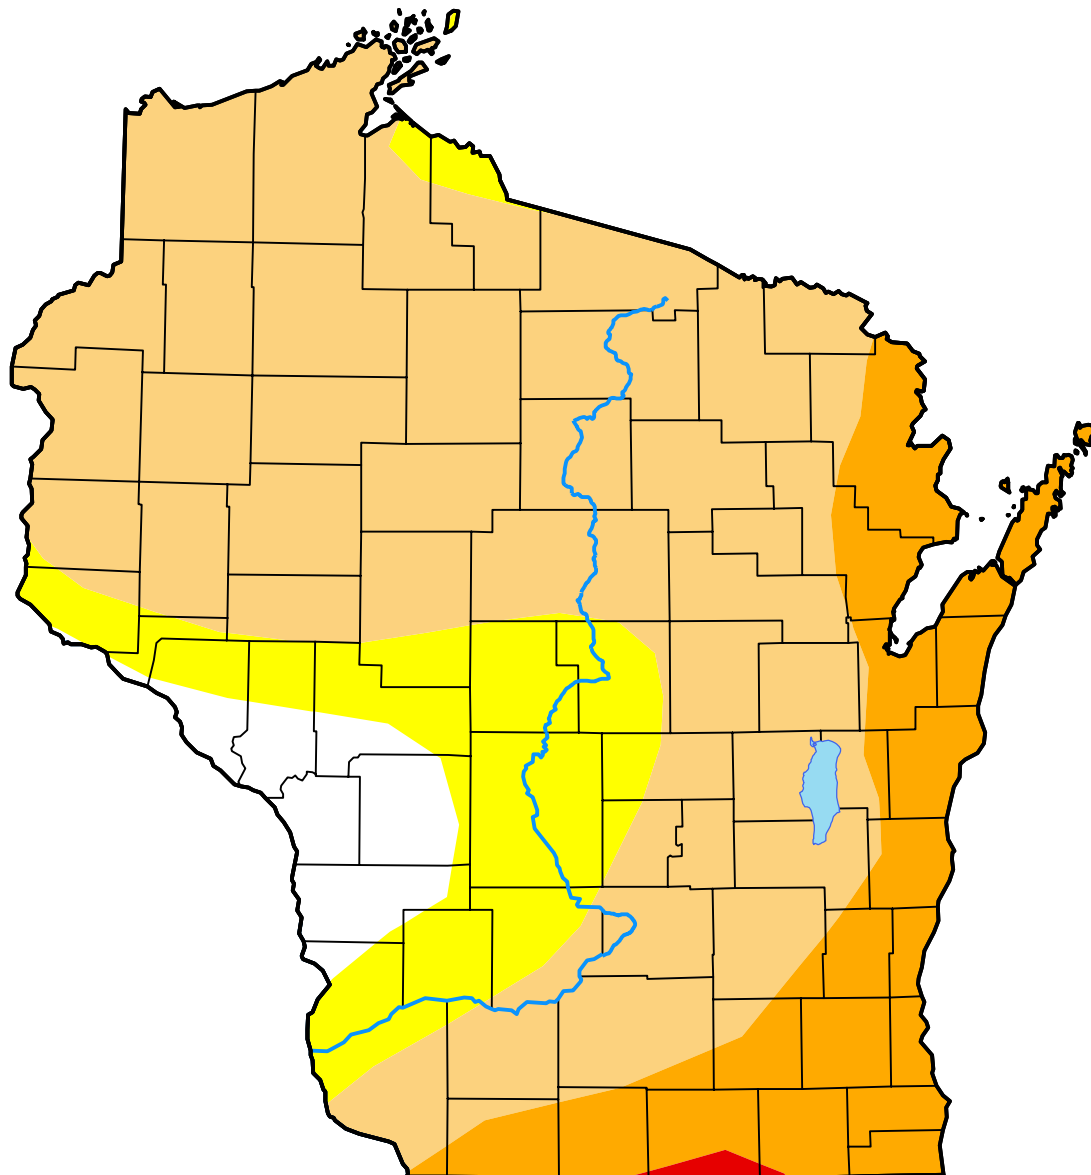

U.S. Drought Monitor Wisconsin

August 16, 2005
(Released Thursday, Aug. 18, 2005)
Valid 8 a.m. EDT

Intensity:

-  None
-  D0 Abnormally Dry
-  D1 Moderate Drought
-  D2 Severe Drought
-  D3 Extreme Drought
-  D4 Exceptional Drought

The Drought Monitor focuses on broad-scale conditions. Local conditions may vary. For more information on the Drought Monitor, go to <https://droughtmonitor.unl.edu/About.aspx>

Author:

David Miskus
NOAA/NWS/NCEP/CPC