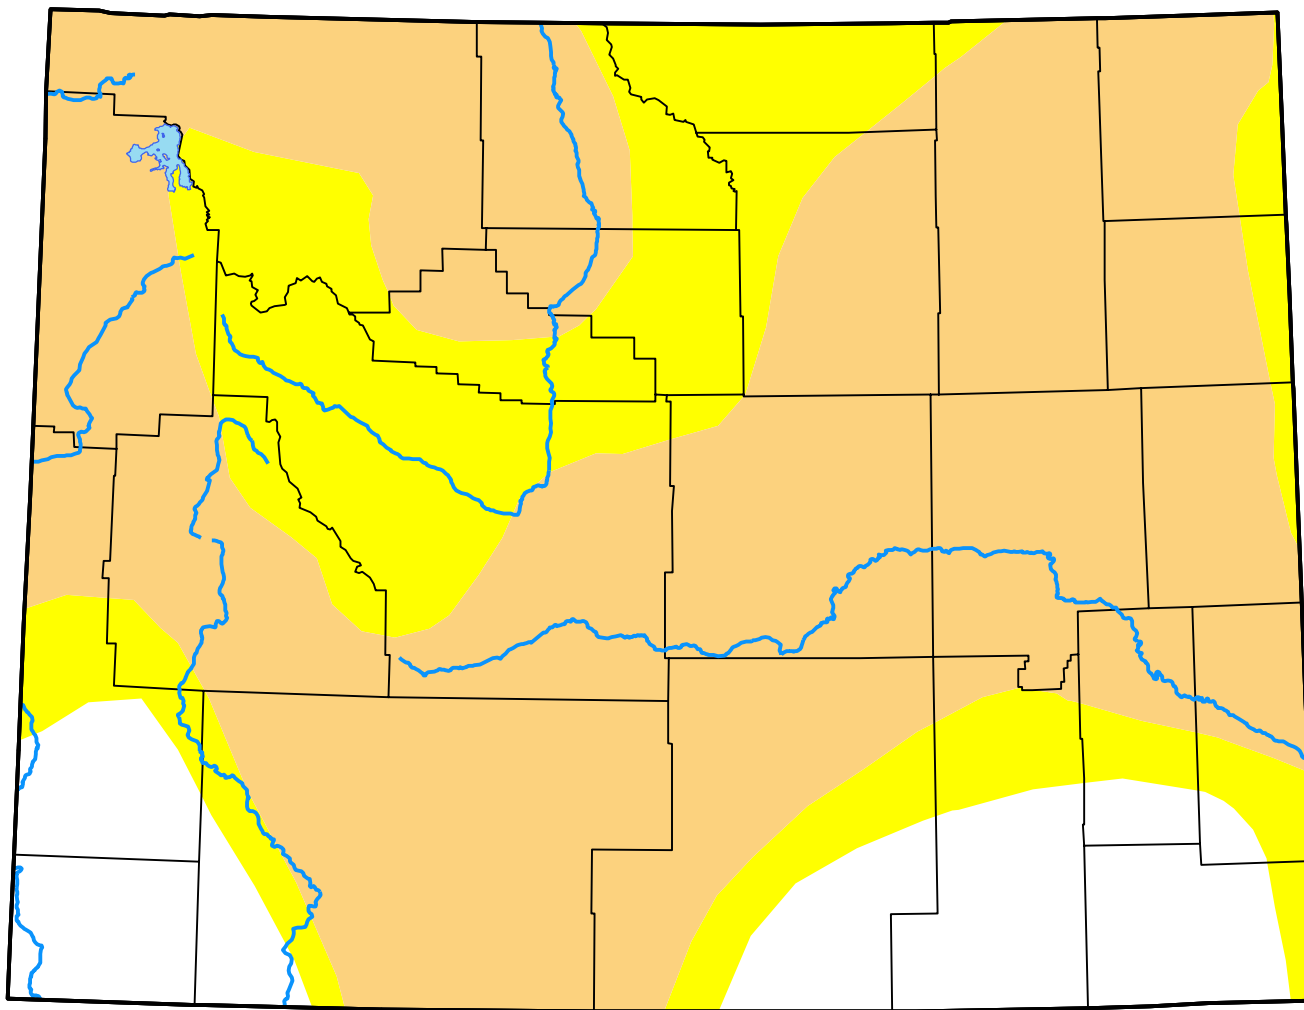

U.S. Drought Monitor

Wyoming

October 18, 2005
(Released Thursday, Oct. 20, 2005)
Valid 8 a.m. EDT

Intensity:

-  None
-  D0 Abnormally Dry
-  D1 Moderate Drought
-  D2 Severe Drought
-  D3 Extreme Drought
-  D4 Exceptional Drought

The Drought Monitor focuses on broad-scale conditions. Local conditions may vary. For more information on the Drought Monitor, go to <https://droughtmonitor.unl.edu/About.aspx>

Author:

David Miskus
NOAA/NWS/NCEP/CPC