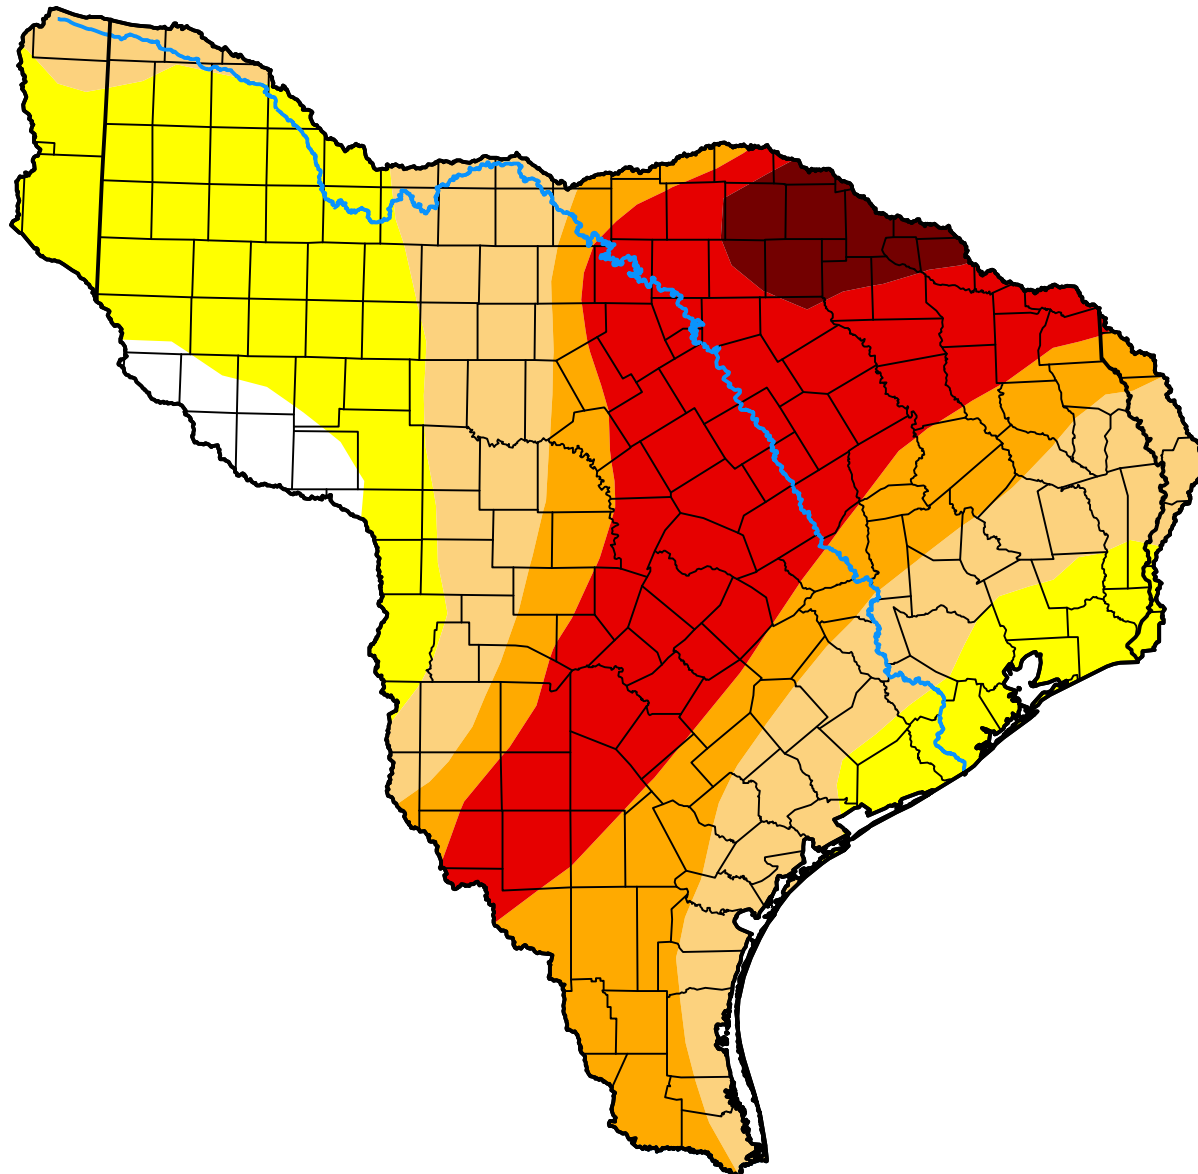

U.S. Drought Monitor Texas-Gulf Watershed

January 10, 2006
(Released Thursday, Jan. 12, 2006)
Valid 7 a.m. EST

Intensity:

-  None
-  D0 Abnormally Dry
-  D1 Moderate Drought
-  D2 Severe Drought
-  D3 Extreme Drought
-  D4 Exceptional Drought

The Drought Monitor focuses on broad-scale conditions. Local conditions may vary. For more information on the Drought Monitor, go to <https://droughtmonitor.unl.edu/About.aspx>

Author:

Douglas Le Comte
CPC/NOAA