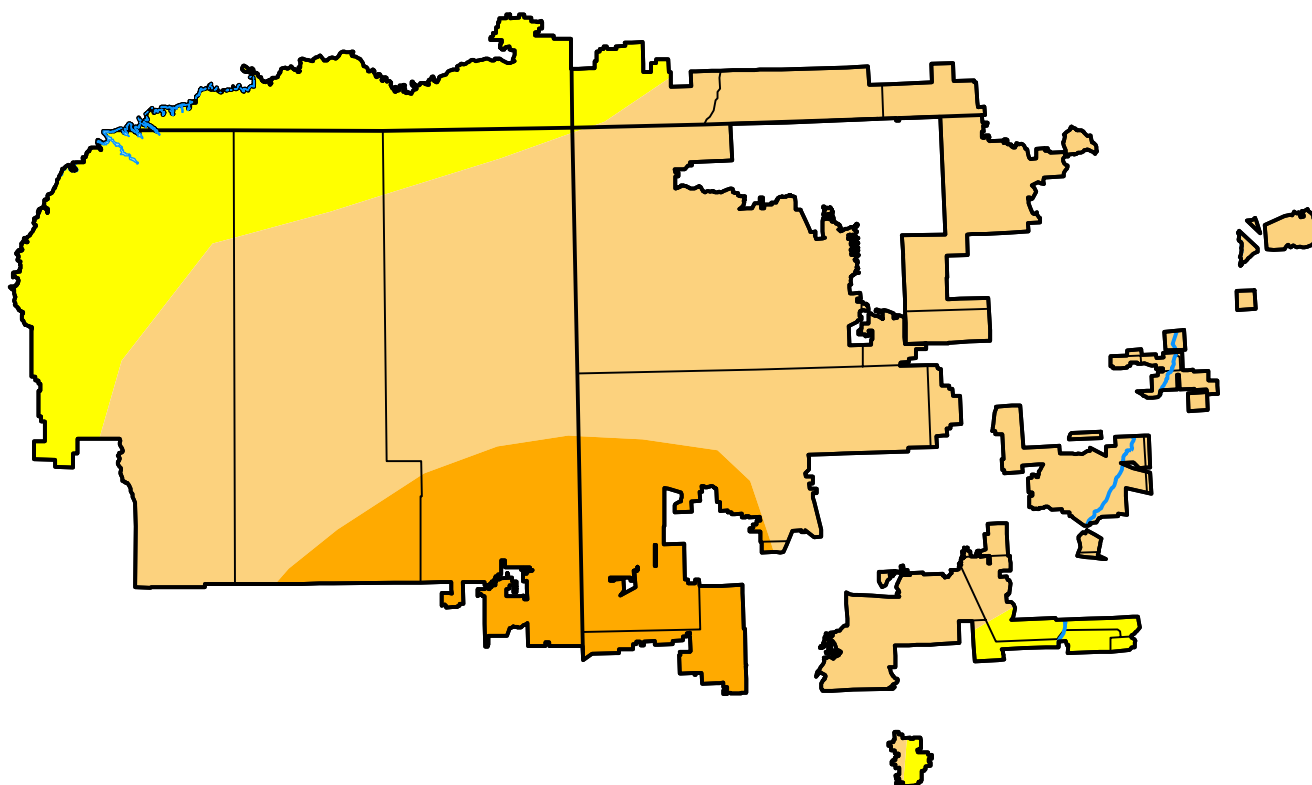

U.S. Drought Monitor

4 Corners

January 24, 2006
(Released Thursday, Jan. 26, 2006)
Valid 7 a.m. EST

Intensity:

-  None
-  D0 Abnormally Dry
-  D1 Moderate Drought
-  D2 Severe Drought
-  D3 Extreme Drought
-  D4 Exceptional Drought

The Drought Monitor focuses on broad-scale conditions. Local conditions may vary. For more information on the Drought Monitor, go to <https://droughtmonitor.unl.edu/About.aspx>

Author:

Brian Fuchs
National Drought Mitigation Center