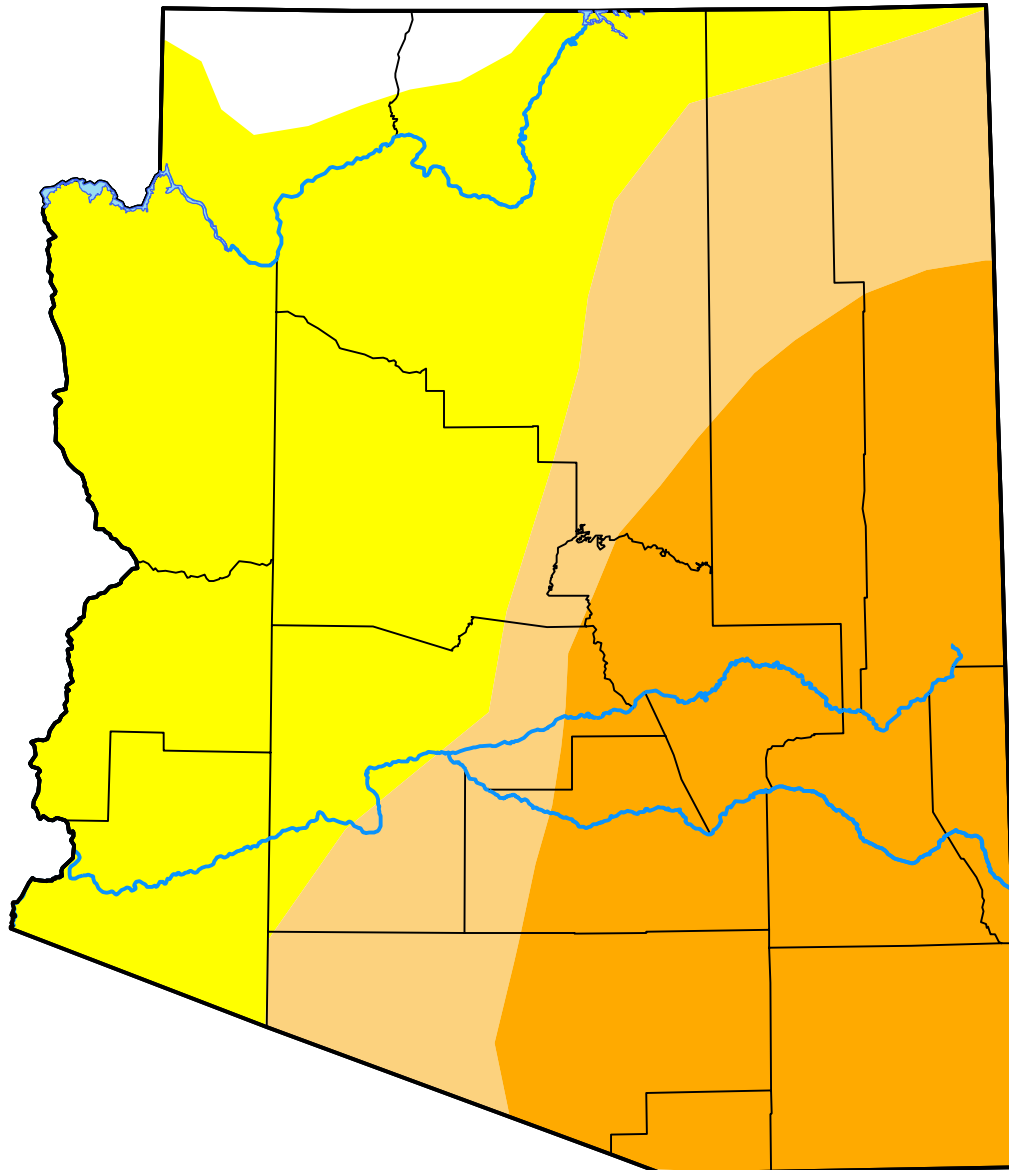

U.S. Drought Monitor Arizona

January 24, 2006
(Released Thursday, Jan. 26, 2006)
Valid 7 a.m. EST

Intensity:

-  None
-  D0 Abnormally Dry
-  D1 Moderate Drought
-  D2 Severe Drought
-  D3 Extreme Drought
-  D4 Exceptional Drought

The Drought Monitor focuses on broad-scale conditions. Local conditions may vary. For more information on the Drought Monitor, go to <https://droughtmonitor.unl.edu/About.aspx>

Author:

Brian Fuchs
National Drought Mitigation Center