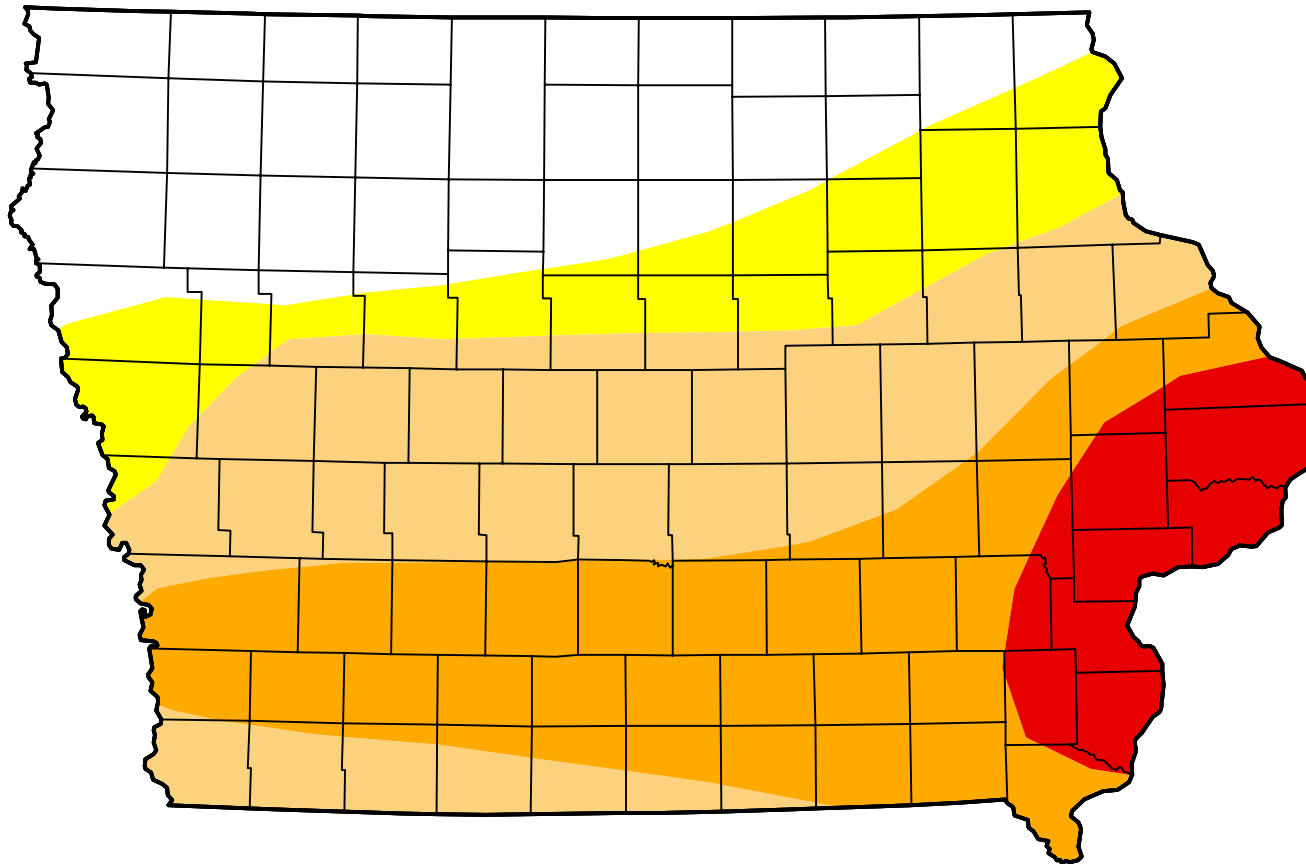

U.S. Drought Monitor

Iowa

January 24, 2006

(Released Thursday, Jan. 26, 2006)

Valid 7 a.m. EST

Intensity:

-  None
-  D0 Abnormally Dry
-  D1 Moderate Drought
-  D2 Severe Drought
-  D3 Extreme Drought
-  D4 Exceptional Drought

The Drought Monitor focuses on broad-scale conditions. Local conditions may vary. For more information on the Drought Monitor, go to <https://droughtmonitor.unl.edu/About.aspx>

Author:

Brian Fuchs
National Drought Mitigation Center