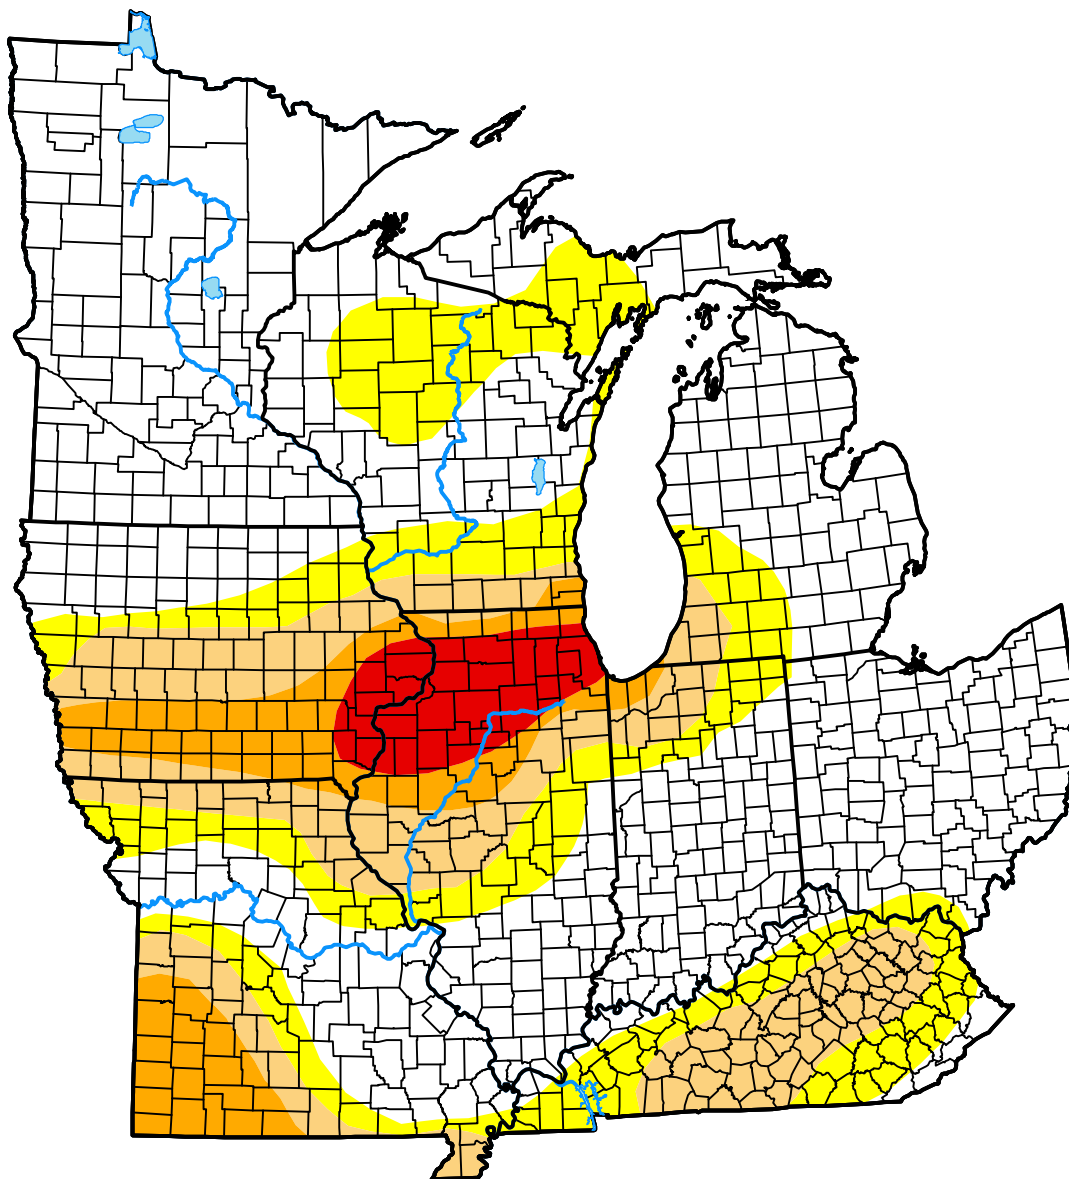

# U.S. Drought Monitor Midwest

January 24, 2006  
(Released Thursday, Jan. 26, 2006)  
Valid 7 a.m. EST

## Intensity:

-  None
-  D0 Abnormally Dry
-  D1 Moderate Drought
-  D2 Severe Drought
-  D3 Extreme Drought
-  D4 Exceptional Drought

*The Drought Monitor focuses on broad-scale conditions. Local conditions may vary. For more information on the Drought Monitor, go to <https://droughtmonitor.unl.edu/About.aspx>*