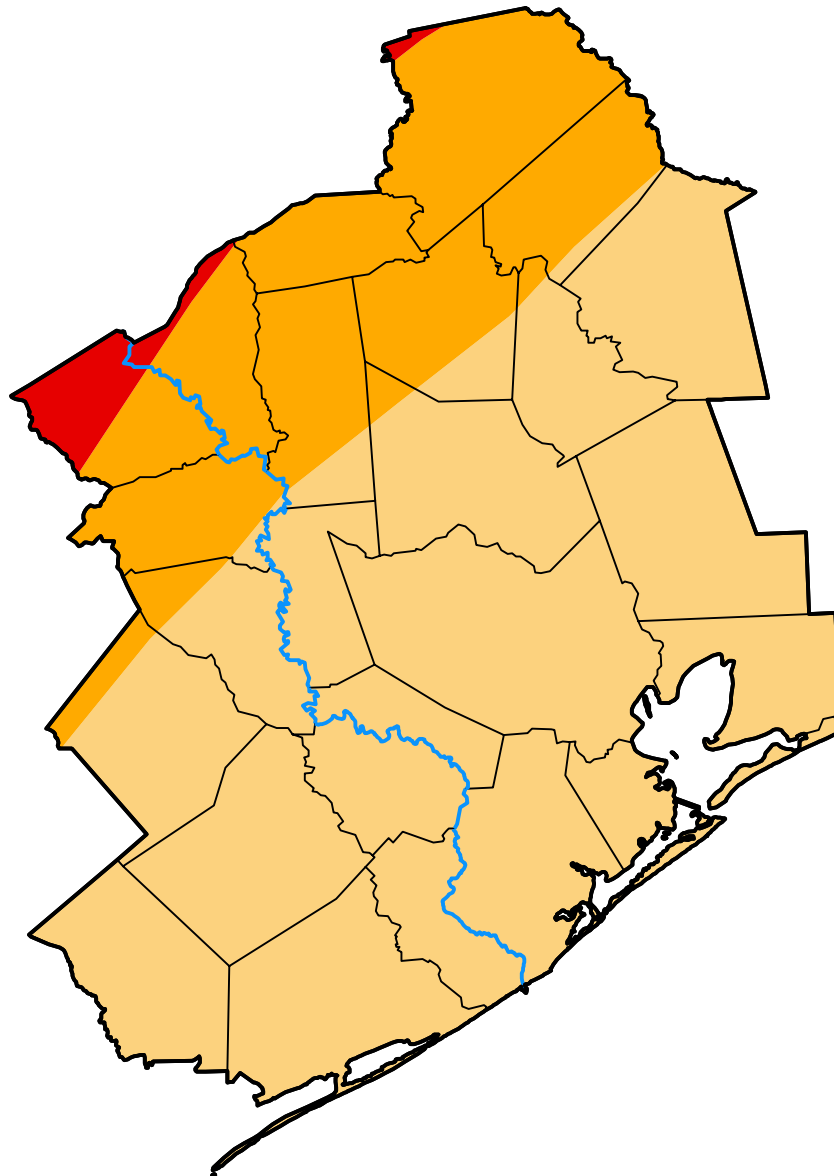

U.S. Drought Monitor

Houston/Galveston, TX WFO

January 24, 2006
(Released Thursday, Jan. 26, 2006)
Valid 7 a.m. EST

Intensity:

-  None
-  D0 Abnormally Dry
-  D1 Moderate Drought
-  D2 Severe Drought
-  D3 Extreme Drought
-  D4 Exceptional Drought

The Drought Monitor focuses on broad-scale conditions. Local conditions may vary. For more information on the Drought Monitor, go to <https://droughtmonitor.unl.edu/About.aspx>

Author:

Brian Fuchs
National Drought Mitigation Center