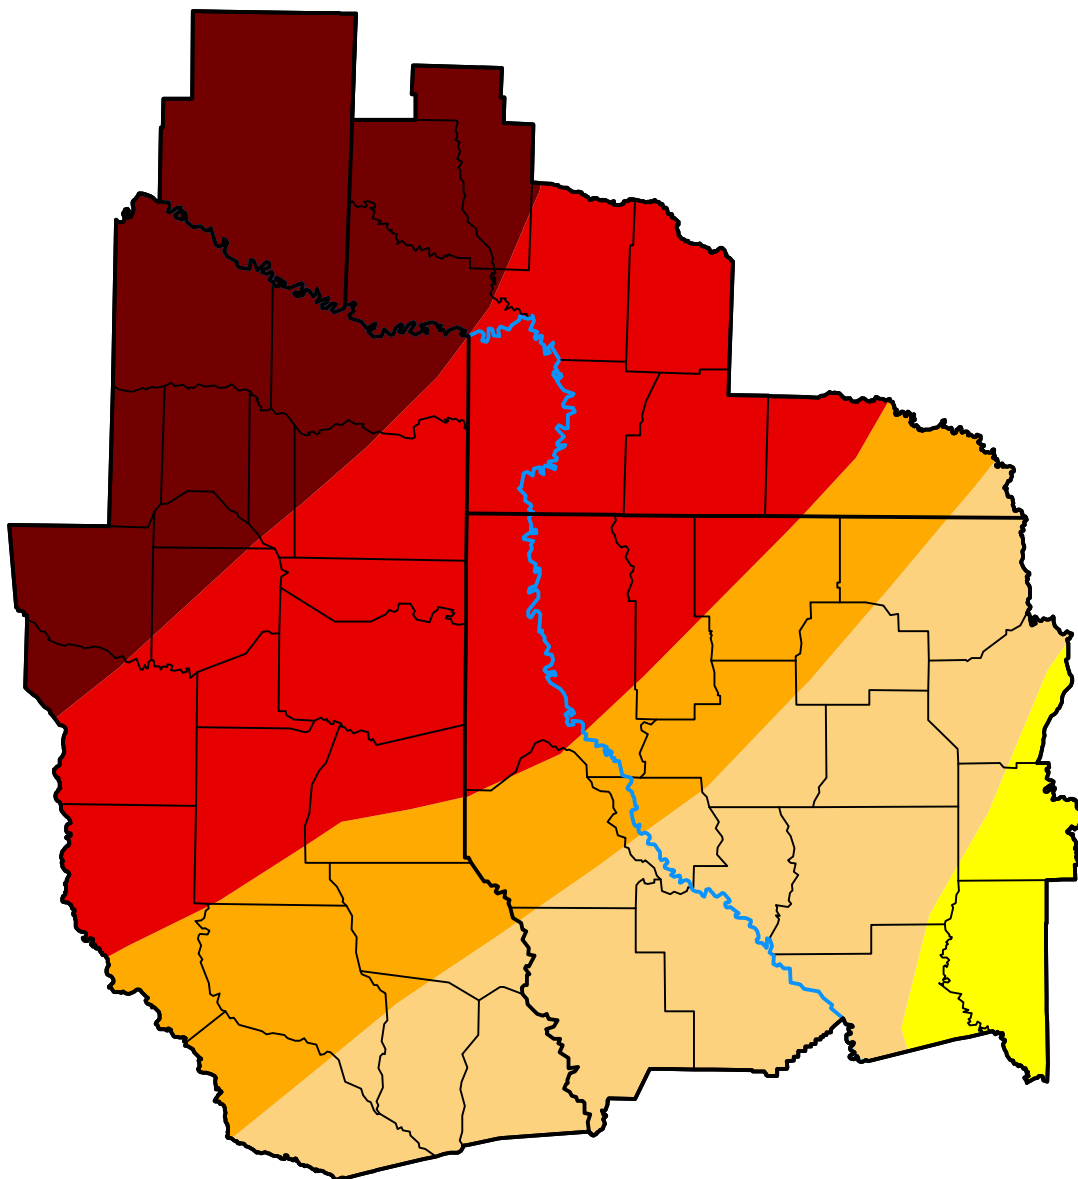

U.S. Drought Monitor Shreveport, LA WFO

January 24, 2006
(Released Thursday, Jan. 26, 2006)
Valid 7 a.m. EST

Intensity:

-  None
-  D0 Abnormally Dry
-  D1 Moderate Drought
-  D2 Severe Drought
-  D3 Extreme Drought
-  D4 Exceptional Drought

The Drought Monitor focuses on broad-scale conditions. Local conditions may vary. For more information on the Drought Monitor, go to <https://droughtmonitor.unl.edu/About.aspx>

Author:

Brian Fuchs
National Drought Mitigation Center