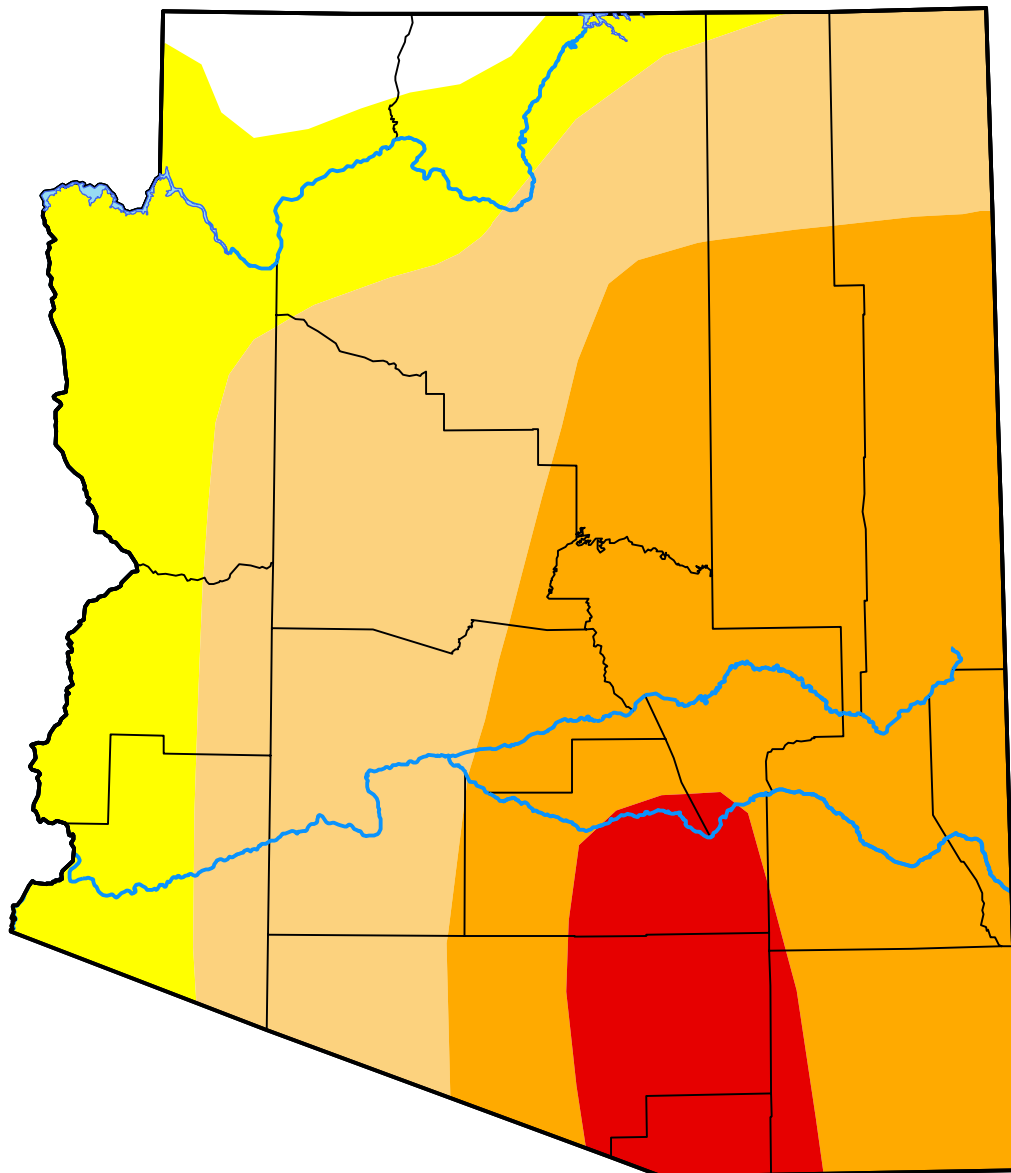

U.S. Drought Monitor Arizona

January 31, 2006
(Released Thursday, Feb. 2, 2006)
Valid 7 a.m. EST

Intensity:

-  None
-  D0 Abnormally Dry
-  D1 Moderate Drought
-  D2 Severe Drought
-  D3 Extreme Drought
-  D4 Exceptional Drought

The Drought Monitor focuses on broad-scale conditions. Local conditions may vary. For more information on the Drought Monitor, go to <https://droughtmonitor.unl.edu/About.aspx>

Author:

Richard Tinker
CPC/NOAA/NWS/NCEP