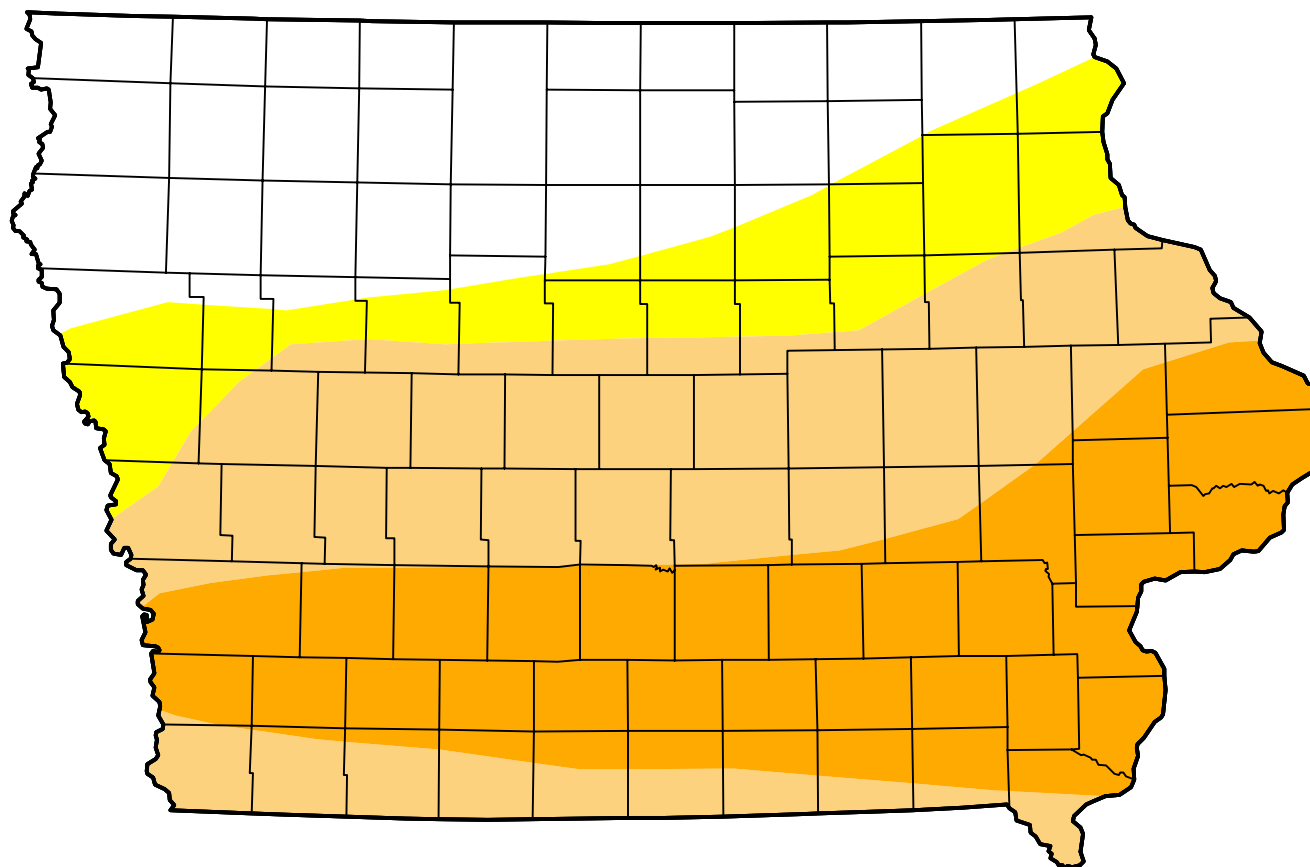

U.S. Drought Monitor

Iowa

January 31, 2006

(Released Thursday, Feb. 2, 2006)

Valid 7 a.m. EST

Intensity:

-  None
-  D0 Abnormally Dry
-  D1 Moderate Drought
-  D2 Severe Drought
-  D3 Extreme Drought
-  D4 Exceptional Drought

The Drought Monitor focuses on broad-scale conditions. Local conditions may vary. For more information on the Drought Monitor, go to <https://droughtmonitor.unl.edu/About.aspx>

Author:

Richard Tinker
CPC/NOAA/NWS/NCEP