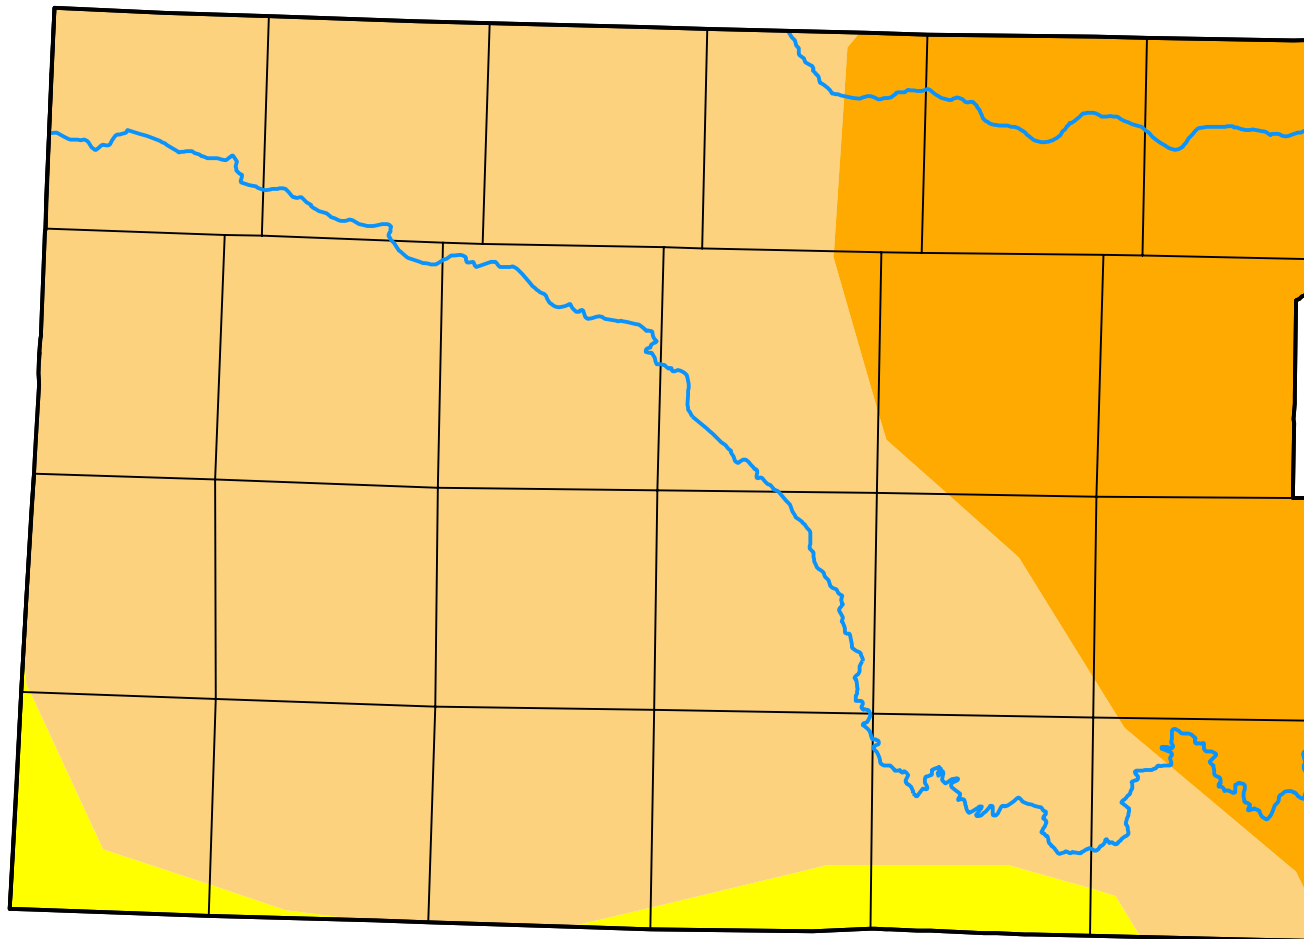

U.S. Drought Monitor Lubbock, TX WFO

January 31, 2006
(Released Thursday, Feb. 2, 2006)
Valid 7 a.m. EST

Intensity:

-  None
-  D0 Abnormally Dry
-  D1 Moderate Drought
-  D2 Severe Drought
-  D3 Extreme Drought
-  D4 Exceptional Drought

The Drought Monitor focuses on broad-scale conditions. Local conditions may vary. For more information on the Drought Monitor, go to <https://droughtmonitor.unl.edu/About.aspx>

Author:

Richard Tinker
CPC/NOAA/NWS/NCEP