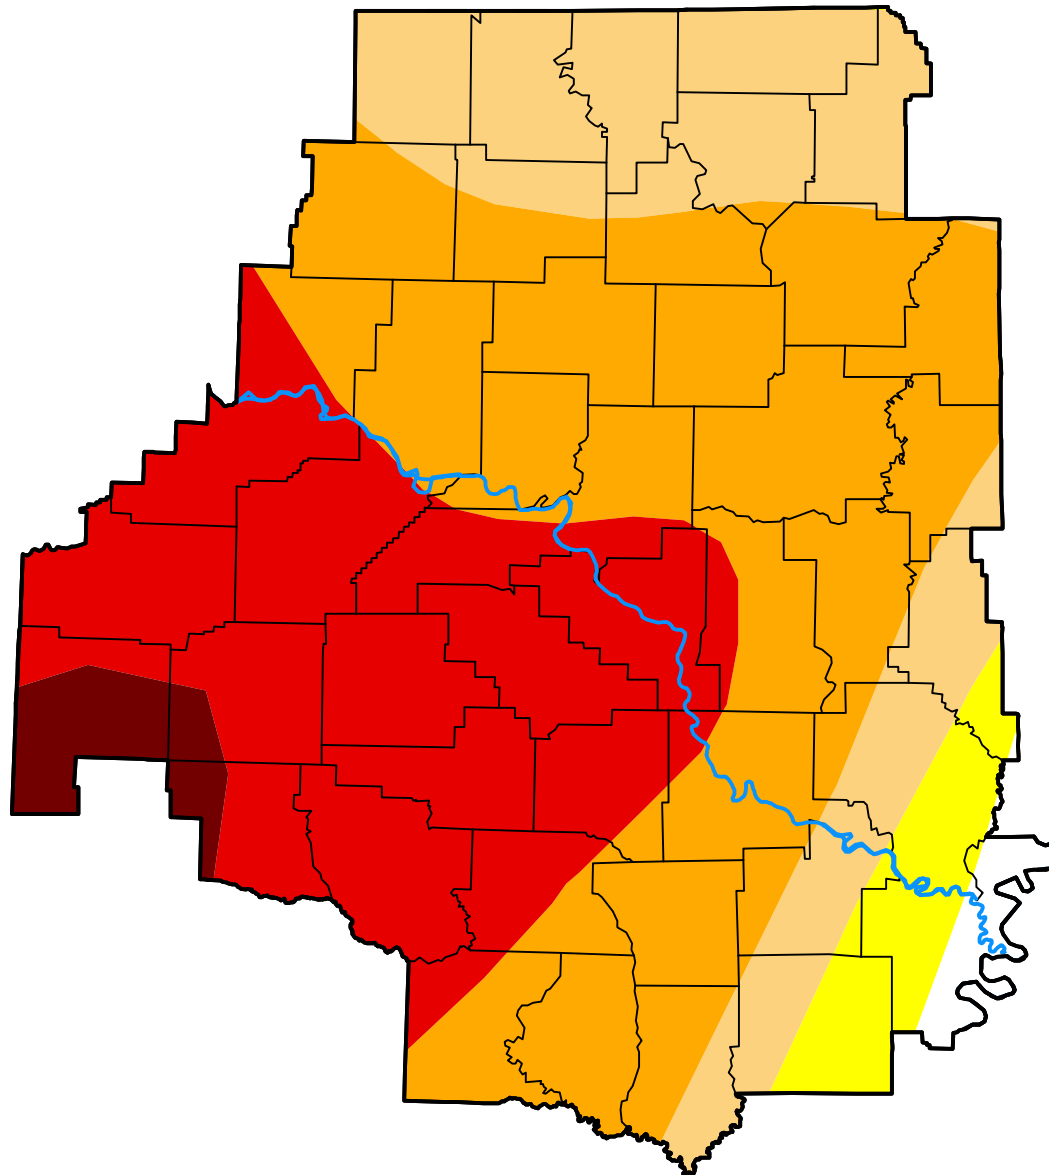

U.S. Drought Monitor

Little Rock, AR WFO

January 31, 2006
(Released Thursday, Feb. 2, 2006)
Valid 7 a.m. EST

Intensity:

-  None
-  D0 Abnormally Dry
-  D1 Moderate Drought
-  D2 Severe Drought
-  D3 Extreme Drought
-  D4 Exceptional Drought

The Drought Monitor focuses on broad-scale conditions. Local conditions may vary. For more information on the Drought Monitor, go to <https://droughtmonitor.unl.edu/About.aspx>

Author:

Richard Tinker
CPC/NOAA/NWS/NCEP