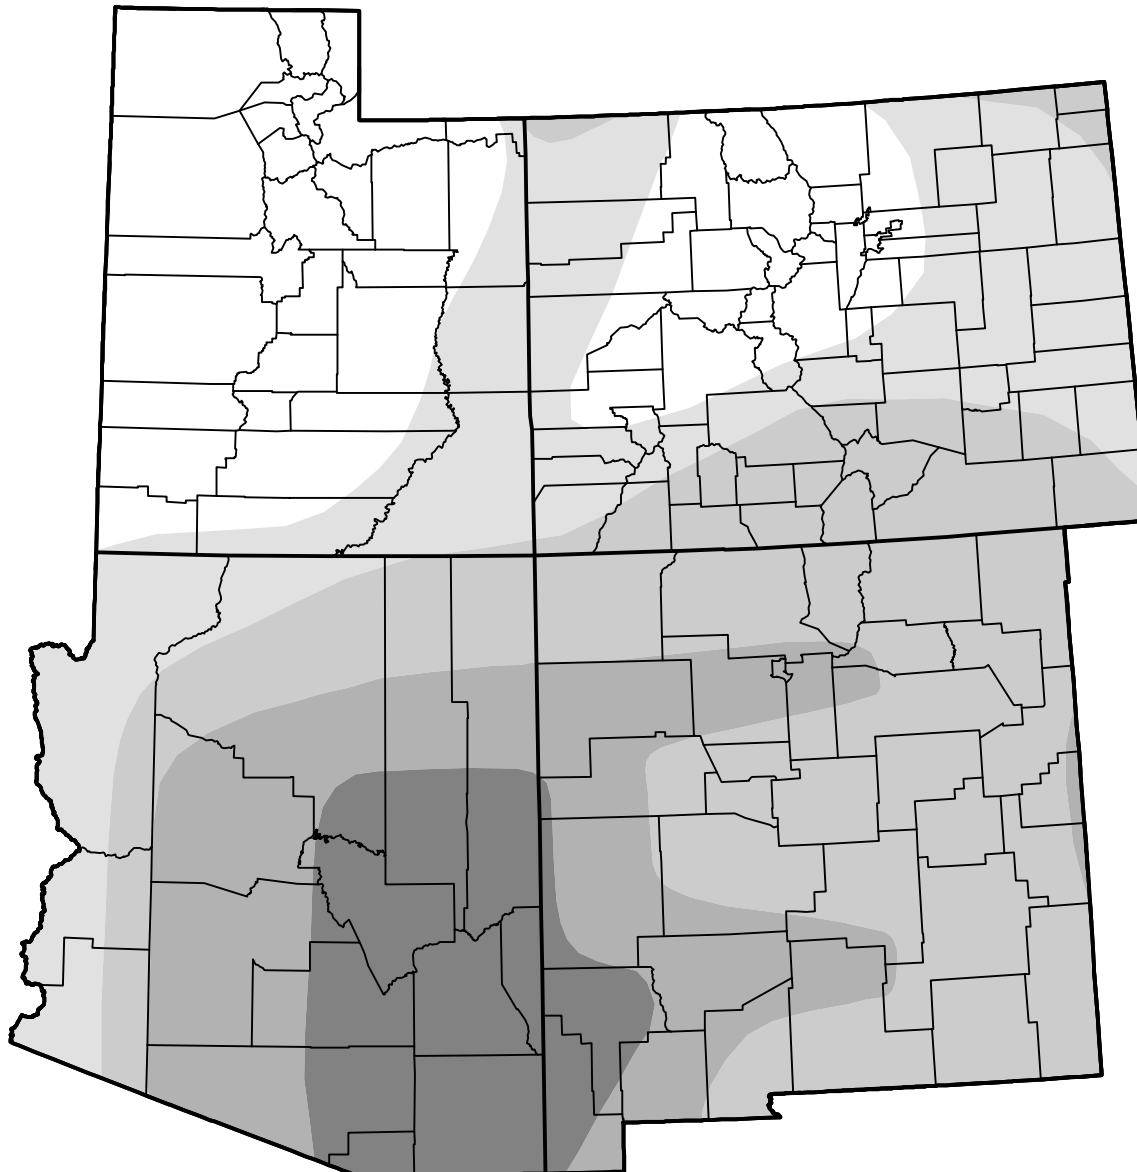

U.S. Drought Monitor

Four Corners (States)

February 14, 2006
(Released Thursday, Feb. 16, 2006)
Valid 7 a.m. EST

Intensity:

-  None
-  D0 Abnormally Dry
-  D1 Moderate Drought
-  D2 Severe Drought
-  D3 Extreme Drought
-  D4 Exceptional Drought

The Drought Monitor focuses on broad-scale conditions. Local conditions may vary. For more information on the Drought Monitor, go to <https://droughtmonitor.unl.edu/About.aspx>

Author:

David Miskus
NOAA/NWS/NCEP/CPC