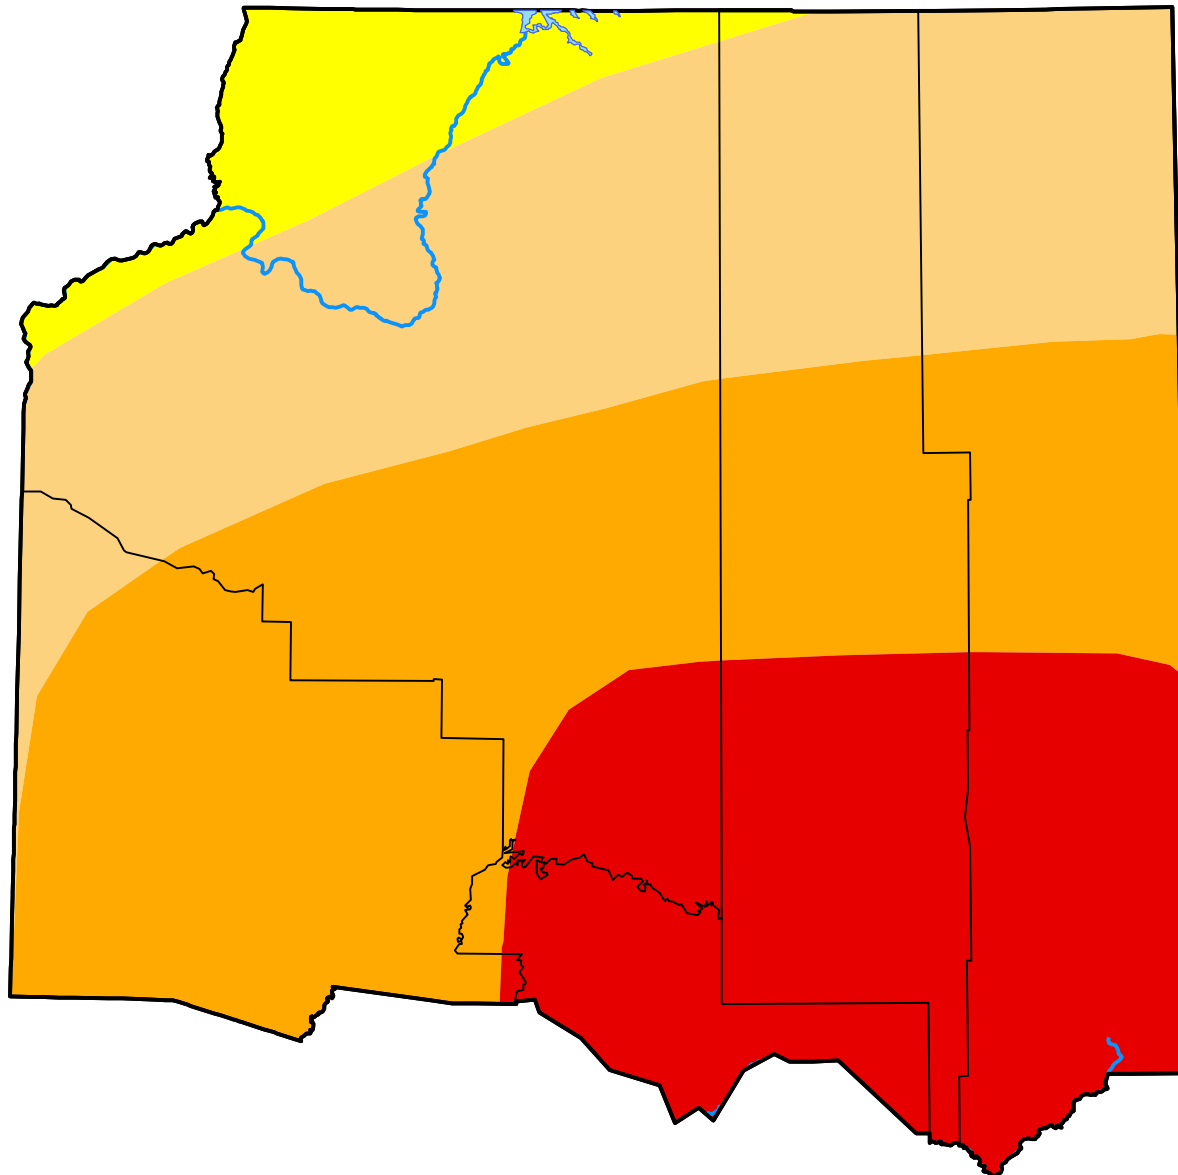

U.S. Drought Monitor Flagstaff, AZ WFO

February 14, 2006
(Released Thursday, Feb. 16, 2006)
Valid 7 a.m. EST

Intensity:

-  None
-  D0 Abnormally Dry
-  D1 Moderate Drought
-  D2 Severe Drought
-  D3 Extreme Drought
-  D4 Exceptional Drought

The Drought Monitor focuses on broad-scale conditions. Local conditions may vary. For more information on the Drought Monitor, go to <https://droughtmonitor.unl.edu/About.aspx>

Author:

David Miskus
NOAA/NWS/NCEP/CPC